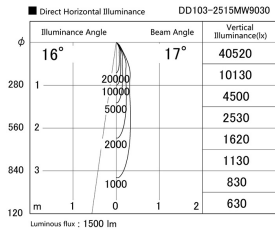

Item no. DD103-2515MW9030

Series Name: Versa R-G, Antiglare

Installation	Recessed mount
Type	
Fixture wattage	23W
Beam angle	17 deg.
Color Temp.	3000K
CRI	Ra>90
Luminous	1499 lm
Body	Die-cast aluminum alloy
Body finish	N/A
Trim finish	White
Reflector finish	Mirror
IP Rate	IP20
Light source	COB module
Input Voltage	AC220~240V
Dimming Type	Non-Dimmable
Certificate	CE, CCC
Cut Hole	125mm