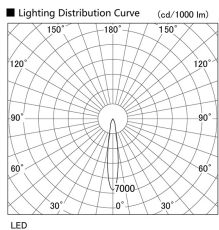

Item no. DD103-2515MW9030

Series Name: Versa R-G, Antiglare

Installation	Recessed mount
Type	
Fixture wattage	23W
Beam angle	17 deg.
Color Temp.	3000K
CRI	Ra>90
Luminous	1499 lm
Body	Die-cast aluminum alloy
Body finish	N/A
Trim finish	White
Reflector finish	Mirror
IP Rate	IP20
Light source	COB module
Input Voltage	AC220~240V
Dimming Type	Non-Dimmable
Certificate	CE, CCC
Cut Hole	125mm