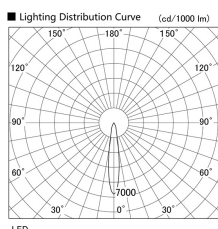

Item no. DD103-2515MW9040

Series Name: Versa R-G, Antiglare

Installation	Recessed mount
Type	
Fixture wattage	23W
Beam angle	17 deg.
Color Temp.	4000K
CRI	Ra>90
Luminous	1544 lm
Body	Die-cast aluminum alloy
Body finish	N/A
Trim finish	White
Reflector finish	Mirror
IP Rate	IP20
Light source	COB module
Input Voltage	AC220~240V
Dimming Type	Non-Dimmable
Certificate	CE, CCC
Cut Hole	125mm