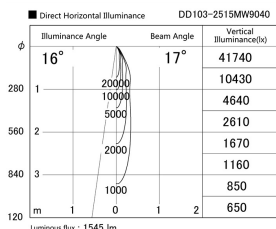

Item no. DD103-2515MW9040

Series Name: Versa R-G, Antiglare

Installation	Recessed mount
Type	
Fixture wattage	23W
Beam angle	17 deg.
Color Temp.	4000K
CRI	Ra>90
Luminous	1544 lm
Body	Die-cast aluminum alloy
Body finish	N/A
Trim finish	White
Reflector finish	Mirror
IP Rate	IP20
Light source	COB module
Input Voltage	AC220~240V
Dimming Type	Non-Dimmable
Certificate	CE, CCC
Cut Hole	125mm