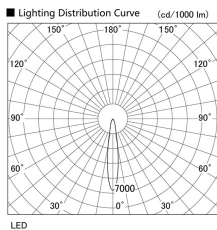

Item no. DD103-2515WW8527

Series Name: Versa R-G, Antiglare

White Reflector

Illuminance Angle	Beam Angle	Vertical Illuminance (lx)
16°	17°	43390
1		10850
2		4820
3		2710
4		1740
5		1210
6		890
7		680

Luminous flux : 1800 lm

Installation	Recessed mount
Type	
Fixture wattage	23W
Beam angle	17 deg.
Color Temp.	2700K
CRI	Ra>85
Luminous	1601 lm
Body	Die-cast aluminum alloy
Body finish	N/A
Trim finish	White
Reflector finish	White
IP Rate	IP20
Light source	COB module
Input Voltage	AC220~240V
Dimming Type	Non-Dimmable
Certificate	CE, CCC
Cut Hole	125mm