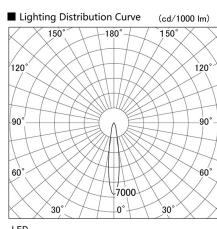

Item no. DD103-2515WW8530

Series Name: Versa R-G, Antiglare

White Reflector

Installation	Recessed mount
Type	Versa R-G, Antiglare
Fixture wattage	23W
Beam angle	17 deg.
Color Temp.	3000K
CRI	Ra>85
Luminous	1668 lm
Body	Die-cast aluminum alloy
Body finish	N/A
Trim finish	White
Reflector finish	White
IP Rate	IP20
Light source	COB module
Input Voltage	AC220~240V
Dimming Type	Non-Dimmable
Certificate	CE, CCC
Cut Hole	125mm