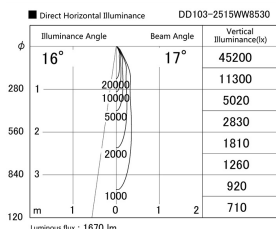

Item no. DD103-2515WW8530

Series Name: Versa R-G, Antiglare

White Reflector

Installation	Recessed mount
Type	Versa R-G, Antiglare
Fixture wattage	23W
Beam angle	17 deg.
Color Temp.	3000K
CRI	Ra>85
Luminous	1668 lm
Body	Die-cast aluminum alloy
Body finish	N/A
Trim finish	White
Reflector finish	White
IP Rate	IP20
Light source	COB module
Input Voltage	AC220~240V
Dimming Type	Non-Dimmable
Certificate	CE, CCC
Cut Hole	125mm