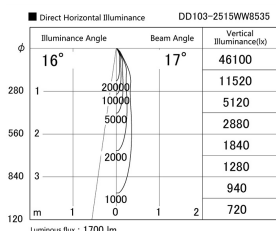

Item no. DD103-2515WW8535

Series Name: Versa R-G, Antiglare

White Reflector

Installation	Recessed mount
Type	
Fixture wattage	23W
Beam angle	17 deg.
Color Temp.	3500K
CRI	Ra>85
Luminous	1701 lm
Body	Die-cast aluminum alloy
Body finish	N/A
Trim finish	White
Reflector finish	White
IP Rate	IP20
Light source	COB module
Input Voltage	AC220~240V
Dimming Type	Non-Dimmable
Certificate	CE, CCC
Cut Hole	125mm