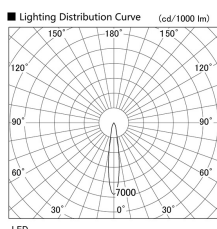

Item no. DD103-2515WW8535

Series Name: Versa R-G, Antiglare

White Reflector

Installation	Recessed mount
Type	
Fixture wattage	23W
Beam angle	17 deg.
Color Temp.	3500K
CRI	Ra>85
Luminous	1701 lm
Body	Die-cast aluminum alloy
Body finish	N/A
Trim finish	White
Reflector finish	White
IP Rate	IP20
Light source	COB module
Input Voltage	AC220~240V
Dimming Type	Non-Dimmable
Certificate	CE, CCC
Cut Hole	125mm