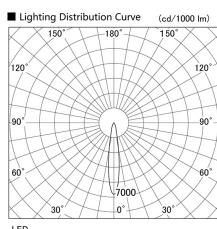

Item no. DD103-2515WW8540

Series Name: Versa R-G, Antiglare

White Reflector

Installation	Recessed mount
Type	Versa R-G, Antiglare
Fixture wattage	23W
Beam angle	17 deg.
Color Temp.	4000K
CRI	Ra>85
Luminous	1718 lm
Body	Die-cast aluminum alloy
Body finish	N/A
Trim finish	White
Reflector finish	White
IP Rate	IP20
Light source	COB module
Input Voltage	AC220~240V
Dimming Type	Non-Dimmable
Certificate	CE, CCC
Cut Hole	125mm