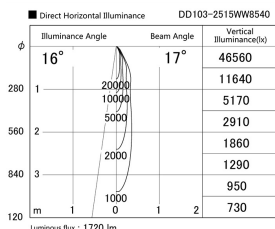

Item no. DD103-2515WW8540

Series Name: Versa R-G, Antiglare

White Reflector

Installation	Recessed mount
Type	
Fixture wattage	23W
Beam angle	17 deg.
Color Temp.	4000K
CRI	Ra>85
Luminous	1718 lm
Body	Die-cast aluminum alloy
Body finish	N/A
Trim finish	White
Reflector finish	White
IP Rate	IP20
Light source	COB module
Input Voltage	AC220~240V
Dimming Type	Non-Dimmable
Certificate	CE, CCC
Cut Hole	125mm