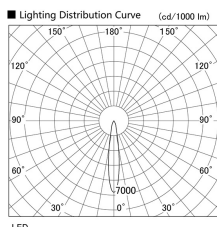

Item no. DD103-2515WW8540

Series Name: Versa R-G, Antiglare

White Reflector

Illuminance Angle	Beam Angle	Vertical Illuminance (lx)
16°	17°	46560
1		11640
2		5170
3		2910
4		1860
5		1290
6		950
7		730

Luminous flux : 1720 lm

Installation	Recessed mount
Type	
Fixture wattage	23W
Beam angle	17 deg.
Color Temp.	4000K
CRI	Ra>85
Luminous	1718 lm
Body	Die-cast aluminum alloy
Body finish	N/A
Trim finish	White
Reflector finish	White
IP Rate	IP20
Light source	COB module
Input Voltage	AC220~240V
Dimming Type	Non-Dimmable
Certificate	CE, CCC
Cut Hole	125mm