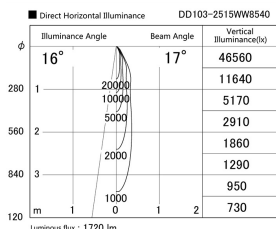

Item no. DD103-2515WW8540

Series Name: Versa R-G, Antiglare

White Reflector

Installation	Recessed mount
Type	Versa R-G, Antiglare
Fixture wattage	23W
Beam angle	17 deg.
Color Temp.	4000K
CRI	Ra>85
Luminous	1718 lm
Body	Die-cast aluminum alloy
Body finish	N/A
Trim finish	White
Reflector finish	White
IP Rate	IP20
Light source	COB module
Input Voltage	AC220~240V
Dimming Type	Non-Dimmable
Certificate	CE, CCC
Cut Hole	125mm