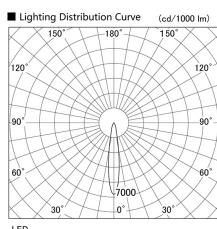

Item no. DD103-2515WW8540

Series Name: Versa R-G, Antiglare

White Reflector

Installation	Recessed mount
Type	
Fixture wattage	23W
Beam angle	17 deg.
Color Temp.	4000K
CRI	Ra>85
Luminous	1718 lm
Body	Die-cast aluminum alloy
Body finish	N/A
Trim finish	White
Reflector finish	White
IP Rate	IP20
Light source	COB module
Input Voltage	AC220~240V
Dimming Type	Non-Dimmable
Certificate	CE, CCC
Cut Hole	125mm