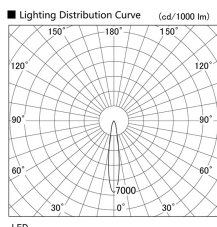

Item no. DD103-2515WW9030

Series Name: Versa R-G, Antiglare

White Reflector

Installation	Recessed mount
Type	
Fixture wattage	23W
Beam angle	17 deg.
Color Temp.	3000K
CRI	Ra>90
Luminous	1516 lm
Body	Die-cast aluminum alloy
Body finish	N/A
Trim finish	White
Reflector finish	White
IP Rate	IP20
Light source	COB module
Input Voltage	AC220~240V
Dimming Type	Non-Dimmable
Certificate	CE, CCC
Cut Hole	125mm