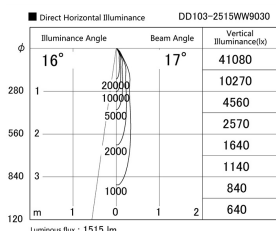

Item no. DD103-2515WW9030

Series Name: Versa R-G, Antiglare

White Reflector

Installation	Recessed mount
Type	
Fixture wattage	23W
Beam angle	17 deg.
Color Temp.	3000K
CRI	Ra>90
Luminous	1516 lm
Body	Die-cast aluminum alloy
Body finish	N/A
Trim finish	White
Reflector finish	White
IP Rate	IP20
Light source	COB module
Input Voltage	AC220~240V
Dimming Type	Non-Dimmable
Certificate	CE, CCC
Cut Hole	125mm