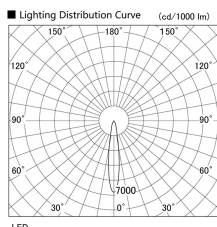

Item no. DD103-2515WW9035

Series Name: Versa R-G, Antiglare

White Reflector

Installation	Recessed mount
Type	Versa R-G, Antiglare
Fixture wattage	23W
Beam angle	17 deg.
Color Temp.	3500K
CRI	Ra>90
Luminous	1547 lm
Body	Die-cast aluminum alloy
Body finish	N/A
Trim finish	White
Reflector finish	White
IP Rate	IP20
Light source	COB module
Input Voltage	AC220~240V
Dimming Type	Non-Dimmable
Certificate	CE, CCC
Cut Hole	125mm