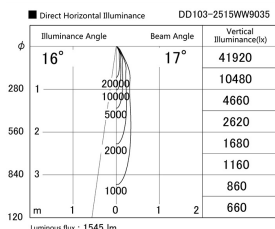

Item no. DD103-2515WW9035

Series Name: Versa R-G, Antiglare

White Reflector

Installation	Recessed mount
Type	Versa R-G, Antiglare
Fixture wattage	23W
Beam angle	17 deg.
Color Temp.	3500K
CRI	Ra>90
Luminous	1547 lm
Body	Die-cast aluminum alloy
Body finish	N/A
Trim finish	White
Reflector finish	White
IP Rate	IP20
Light source	COB module
Input Voltage	AC220~240V
Dimming Type	Non-Dimmable
Certificate	CE, CCC
Cut Hole	125mm