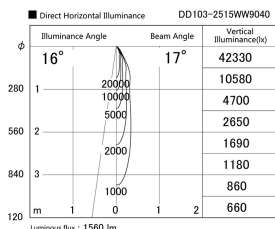

Item no. DD103-2515WW9040

Series Name: Versa R-G, Antiglare

White Reflector

Installation	Recessed mount
Type	Versa R-G, Antiglare
Fixture wattage	23W
Beam angle	17 deg.
Color Temp.	4000K
CRI	Ra>90
Luminous	1562 lm
Body	Die-cast aluminum alloy
Body finish	N/A
Trim finish	White
Reflector finish	White
IP Rate	IP20
Light source	COB module
Input Voltage	AC220~240V
Dimming Type	Non-Dimmable
Certificate	CE, CCC
Cut Hole	125mm