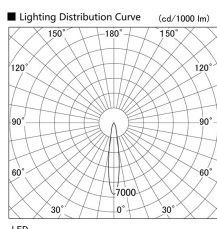

Item no. DD103-2515WW9040

Series Name: Versa R-G, Antiglare

White Reflector

Installation	Recessed mount
Type	Versa R-G, Antiglare
Fixture wattage	23W
Beam angle	17 deg.
Color Temp.	4000K
CRI	Ra>90
Luminous	1562 lm
Body	Die-cast aluminum alloy
Body finish	N/A
Trim finish	White
Reflector finish	White
IP Rate	IP20
Light source	COB module
Input Voltage	AC220~240V
Dimming Type	Non-Dimmable
Certificate	CE, CCC
Cut Hole	125mm