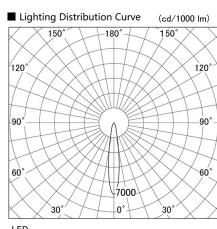

Item no. DD103-2515WW9040

Series Name: Versa R-G, Antiglare

White Reflector

Direct Horizontal Illuminance DD103-2515WW9040		
Illuminance Angle	Beam Angle	Vertical Illuminance (lx)
16°	17°	42330
1		10580
2		4700
3		2650
4		1690
5		1180
6		860
7		660

Luminous flux : 1560 lm

Installation	Recessed mount
Type	
Fixture wattage	23W
Beam angle	17 deg.
Color Temp.	4000K
CRI	Ra>90
Luminous	1562 lm
Body	Die-cast aluminum alloy
Body finish	N/A
Trim finish	White
Reflector finish	White
IP Rate	IP20
Light source	COB module
Input Voltage	AC220~240V
Dimming Type	Non-Dimmable
Certificate	CE, CCC
Cut Hole	125mm