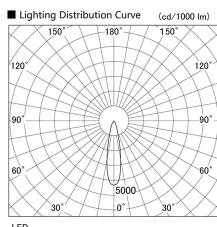

Item no. DD103-2520DW8527

Series Name: Versa R-G, Antiglare

Dark Mirror Reflector

|                  |                         |
|------------------|-------------------------|
| Installation     | Recessed mount          |
| Type             | Versa R-G, Antiglare    |
| Fixture wattage  | 23W                     |
| Beam angle       | 23 deg.                 |
| Color Temp.      | 2700K                   |
| CRI              | Ra>85                   |
| Luminous         | 1663 lm                 |
| Body             | Die-cast aluminum alloy |
| Body finish      | N/A                     |
| Trim finish      | White                   |
| Reflector finish | Dark Mirror             |
| IP Rate          | IP20                    |
| Light source     | COB module              |
| Input Voltage    | AC220~240V              |
| Dimming Type     | Non-Dimmable            |
| Certificate      | CE, CCC                 |
| Cut Hole         | 125mm                   |