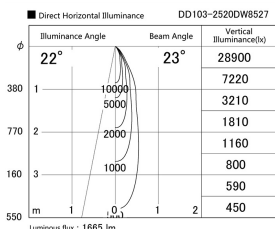

Item no. DD103-2520DW8527

Series Name: Versa R-G, Antiglare

Dark Mirror Reflector

Installation	Recessed mount
Type	
Fixture wattage	23W
Beam angle	23 deg.
Color Temp.	2700K
CRI	Ra>85
Luminous	1663 lm
Body	Die-cast aluminum alloy
Body finish	N/A
Trim finish	White
Reflector finish	Dark Mirror
IP Rate	IP20
Light source	COB module
Input Voltage	AC220~240V
Dimming Type	Non-Dimmable
Certificate	CE, CCC
Cut Hole	125mm