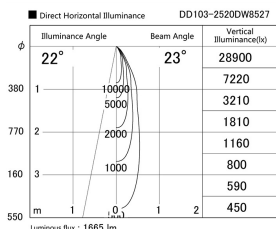

Item no. DD103-2520DW8527

Series Name: Versa R-G, Antiglare

Dark Mirror Reflector

|                  |                         |
|------------------|-------------------------|
| Installation     | Recessed mount          |
| Type             | Versa R-G, Antiglare    |
| Fixture wattage  | 23W                     |
| Beam angle       | 23 deg.                 |
| Color Temp.      | 2700K                   |
| CRI              | Ra>85                   |
| Luminous         | 1663 lm                 |
| Body             | Die-cast aluminum alloy |
| Body finish      | N/A                     |
| Trim finish      | White                   |
| Reflector finish | Dark Mirror             |
| IP Rate          | IP20                    |
| Light source     | COB module              |
| Input Voltage    | AC220~240V              |
| Dimming Type     | Non-Dimmable            |
| Certificate      | CE, CCC                 |
| Cut Hole         | 125mm                   |