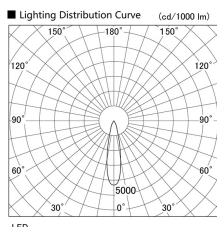

Item no. DD103-2520DW8527

Series Name: Versa R-G, Antiglare

Dark Mirror Reflector

Installation	Recessed mount
Type	
Fixture wattage	23W
Beam angle	23 deg.
Color Temp.	2700K
CRI	Ra>85
Luminous	1663 lm
Body	Die-cast aluminum alloy
Body finish	N/A
Trim finish	White
Reflector finish	Dark Mirror
IP Rate	IP20
Light source	COB module
Input Voltage	AC220~240V
Dimming Type	Non-Dimmable
Certificate	CE, CCC
Cut Hole	125mm