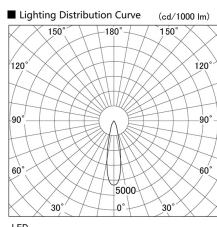

Item no. DD103-2520DW8530

Series Name: Versa R-G, Antiglare

Dark Mirror Reflector

Installation	Recessed mount
Type	Versa R-G, Antiglare
Fixture wattage	23W
Beam angle	23 deg.
Color Temp.	3000K
CRI	Ra>85
Luminous	1732 lm
Body	Die-cast aluminum alloy
Body finish	N/A
Trim finish	White
Reflector finish	Dark Mirror
IP Rate	IP20
Light source	COB module
Input Voltage	AC220~240V
Dimming Type	Non-Dimmable
Certificate	CE, CCC
Cut Hole	125mm