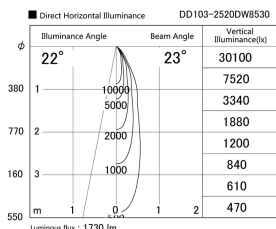

Item no. DD103-2520DW8530

Series Name: Versa R-G, Antiglare

Dark Mirror Reflector

Installation	Recessed mount
Type	Versa R-G, Antiglare
Fixture wattage	23W
Beam angle	23 deg.
Color Temp.	3000K
CRI	Ra>85
Luminous	1732 lm
Body	Die-cast aluminum alloy
Body finish	N/A
Trim finish	White
Reflector finish	Dark Mirror
IP Rate	IP20
Light source	COB module
Input Voltage	AC220~240V
Dimming Type	Non-Dimmable
Certificate	CE, CCC
Cut Hole	125mm