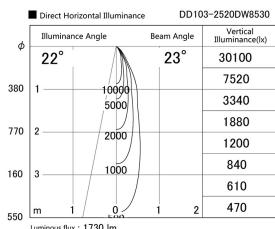

Item no. DD103-2520DW8530

Series Name: Versa R-G, Antiglare

Dark Mirror Reflector

Installation	Recessed mount
Type	
Fixture wattage	23W
Beam angle	23 deg.
Color Temp.	3000K
CRI	Ra>85
Luminous	1732 lm
Body	Die-cast aluminum alloy
Body finish	N/A
Trim finish	White
Reflector finish	Dark Mirror
IP Rate	IP20
Light source	COB module
Input Voltage	AC220~240V
Dimming Type	Non-Dimmable
Certificate	CE, CCC
Cut Hole	125mm