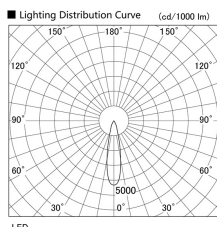

Item no. DD103-2520DW8530

Series Name: Versa R-G, Antiglare

Dark Mirror Reflector

Installation	Recessed mount
Type	
Fixture wattage	23W
Beam angle	23 deg.
Color Temp.	3000K
CRI	Ra>85
Luminous	1732 lm
Body	Die-cast aluminum alloy
Body finish	N/A
Trim finish	White
Reflector finish	Dark Mirror
IP Rate	IP20
Light source	COB module
Input Voltage	AC220~240V
Dimming Type	Non-Dimmable
Certificate	CE, CCC
Cut Hole	125mm