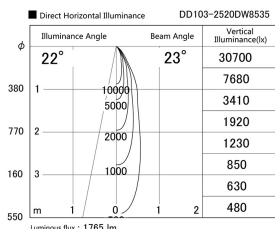

Item no. DD103-2520DW8535

Series Name: Versa R-G, Antiglare

Dark Mirror Reflector

Installation	Recessed mount
Type	Versa R-G, Antiglare
Fixture wattage	23W
Beam angle	23 deg.
Color Temp.	3500K
CRI	Ra>85
Luminous	1767 lm
Body	Die-cast aluminum alloy
Body finish	N/A
Trim finish	White
Reflector finish	Dark Mirror
IP Rate	IP20
Light source	COB module
Input Voltage	AC220~240V
Dimming Type	Non-Dimmable
Certificate	CE, CCC
Cut Hole	125mm