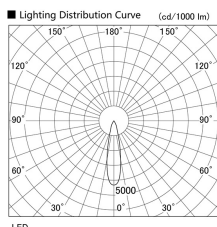

Item no. DD103-2520DW8535

Series Name: Versa R-G, Antiglare

Dark Mirror Reflector

Installation	Recessed mount
Type	Versa R-G, Antiglare
Fixture wattage	23W
Beam angle	23 deg.
Color Temp.	3500K
CRI	Ra>85
Luminous	1767 lm
Body	Die-cast aluminum alloy
Body finish	N/A
Trim finish	White
Reflector finish	Dark Mirror
IP Rate	IP20
Light source	COB module
Input Voltage	AC220~240V
Dimming Type	Non-Dimmable
Certificate	CE, CCC
Cut Hole	125mm