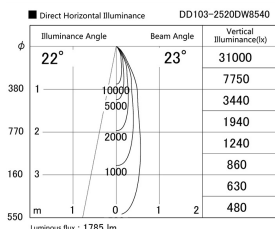

Item no. DD103-2520DW8540

Series Name: Versa R-G, Antiglare

Dark Mirror Reflector

Installation	Recessed mount
Type	
Fixture wattage	23W
Beam angle	23 deg.
Color Temp.	4000K
CRI	Ra>85
Luminous	1784 lm
Body	Die-cast aluminum alloy
Body finish	N/A
Trim finish	White
Reflector finish	Dark Mirror
IP Rate	IP20
Light source	COB module
Input Voltage	AC220~240V
Dimming Type	Non-Dimmable
Certificate	CE, CCC
Cut Hole	125mm