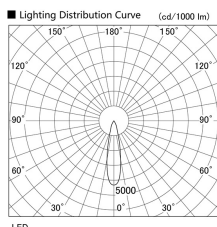

Item no. DD103-2520DW8540

Series Name: Versa R-G, Antiglare

Dark Mirror Reflector

Installation	Recessed mount
Type	
Fixture wattage	23W
Beam angle	23 deg.
Color Temp.	4000K
CRI	Ra>85
Luminous	1784 lm
Body	Die-cast aluminum alloy
Body finish	N/A
Trim finish	White
Reflector finish	Dark Mirror
IP Rate	IP20
Light source	COB module
Input Voltage	AC220~240V
Dimming Type	Non-Dimmable
Certificate	CE, CCC
Cut Hole	125mm