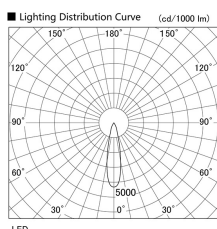

Item no. DD103-2520DW9027

Series Name: Versa R-G, Antiglare

Dark Mirror Reflector

Installation	Recessed mount
Type	
Fixture wattage	23W
Beam angle	23 deg.
Color Temp.	2700K
CRI	Ra>90
Luminous	1512 lm
Body	Die-cast aluminum alloy
Body finish	N/A
Trim finish	White
Reflector finish	Dark Mirror
IP Rate	IP20
Light source	COB module
Input Voltage	AC220~240V
Dimming Type	Non-Dimmable
Certificate	CE, CCC
Cut Hole	125mm