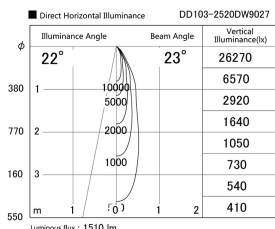

Item no. DD103-2520DW9027

Series Name: Versa R-G, Antiglare

Dark Mirror Reflector

Installation	Recessed mount
Type	
Fixture wattage	23W
Beam angle	23 deg.
Color Temp.	2700K
CRI	Ra>90
Luminous	1512 lm
Body	Die-cast aluminum alloy
Body finish	N/A
Trim finish	White
Reflector finish	Dark Mirror
IP Rate	IP20
Light source	COB module
Input Voltage	AC220~240V
Dimming Type	Non-Dimmable
Certificate	CE, CCC
Cut Hole	125mm