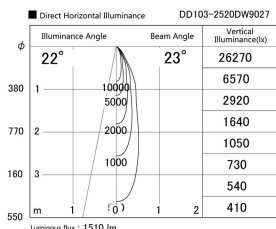

Item no. DD103-2520DW9027

Series Name: Versa R-G, Antiglare

Dark Mirror Reflector

Installation	Recessed mount
Type	Versa R-G, Antiglare
Fixture wattage	23W
Beam angle	23 deg.
Color Temp.	2700K
CRI	Ra>90
Luminous	1512 lm
Body	Die-cast aluminum alloy
Body finish	N/A
Trim finish	White
Reflector finish	Dark Mirror
IP Rate	IP20
Light source	COB module
Input Voltage	AC220~240V
Dimming Type	Non-Dimmable
Certificate	CE, CCC
Cut Hole	125mm