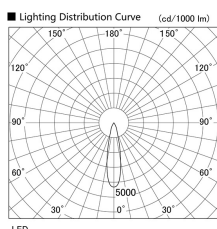

Item no. DD103-2520DW9027

Series Name: Versa R-G, Antiglare

Dark Mirror Reflector

Installation	Recessed mount
Type	Versa R-G, Antiglare
Fixture wattage	23W
Beam angle	23 deg.
Color Temp.	2700K
CRI	Ra>90
Luminous	1512 lm
Body	Die-cast aluminum alloy
Body finish	N/A
Trim finish	White
Reflector finish	Dark Mirror
IP Rate	IP20
Light source	COB module
Input Voltage	AC220~240V
Dimming Type	Non-Dimmable
Certificate	CE, CCC
Cut Hole	125mm