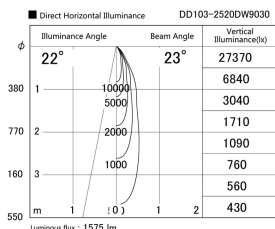

Item no. DD103-2520DW9030

Series Name: Versa R-G, Antiglare

Dark Mirror Reflector

Installation	Recessed mount
Type	
Fixture wattage	23W
Beam angle	23 deg.
Color Temp.	3000K
CRI	Ra>90
Luminous	1575 lm
Body	Die-cast aluminum alloy
Body finish	N/A
Trim finish	White
Reflector finish	Dark Mirror
IP Rate	IP20
Light source	COB module
Input Voltage	AC220~240V
Dimming Type	Non-Dimmable
Certificate	CE, CCC
Cut Hole	125mm