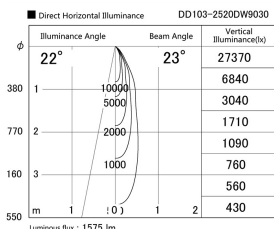

Item no. DD103-2520DW9030

Series Name: Versa R-G, Antiglare

Dark Mirror Reflector

Installation	Recessed mount
Type	Versa R-G, Antiglare
Fixture wattage	23W
Beam angle	23 deg.
Color Temp.	3000K
CRI	Ra>90
Luminous	1575 lm
Body	Die-cast aluminum alloy
Body finish	N/A
Trim finish	White
Reflector finish	Dark Mirror
IP Rate	IP20
Light source	COB module
Input Voltage	AC220~240V
Dimming Type	Non-Dimmable
Certificate	CE, CCC
Cut Hole	125mm