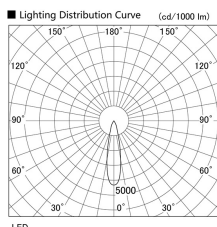

Item no. DD103-2520DW9030

Series Name: Versa R-G, Antiglare

Dark Mirror Reflector

Installation	Recessed mount
Type	
Fixture wattage	23W
Beam angle	23 deg.
Color Temp.	3000K
CRI	Ra>90
Luminous	1575 lm
Body	Die-cast aluminum alloy
Body finish	N/A
Trim finish	White
Reflector finish	Dark Mirror
IP Rate	IP20
Light source	COB module
Input Voltage	AC220~240V
Dimming Type	Non-Dimmable
Certificate	CE, CCC
Cut Hole	125mm