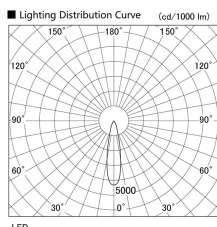

Item no. DD103-2520DW9030

Series Name: Versa R-G, Antiglare

Dark Mirror Reflector

Installation	Recessed mount
Type	Versa R-G, Antiglare
Fixture wattage	23W
Beam angle	23 deg.
Color Temp.	3000K
CRI	Ra>90
Luminous	1575 lm
Body	Die-cast aluminum alloy
Body finish	N/A
Trim finish	White
Reflector finish	Dark Mirror
IP Rate	IP20
Light source	COB module
Input Voltage	AC220~240V
Dimming Type	Non-Dimmable
Certificate	CE, CCC
Cut Hole	125mm