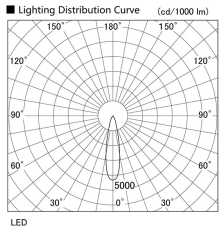

Item no. DD103-2520DW9035

Series Name: Versa R-G, Antiglare

Dark Mirror Reflector

Installation	Recessed mount
Type	Versa R-G, Antiglare
Fixture wattage	23W
Beam angle	23 deg.
Color Temp.	3500K
CRI	Ra>90
Luminous	1607 lm
Body	Die-cast aluminum alloy
Body finish	N/A
Trim finish	White
Reflector finish	Dark Mirror
IP Rate	IP20
Light source	COB module
Input Voltage	AC220~240V
Dimming Type	Non-Dimmable
Certificate	CE, CCC
Cut Hole	125mm