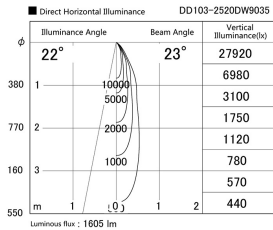

Item no. DD103-2520DW9035

Series Name: Versa R-G, Antiglare

Dark Mirror Reflector

Installation	Recessed mount
Type	Versa R-G, Antiglare
Fixture wattage	23W
Beam angle	23 deg.
Color Temp.	3500K
CRI	Ra>90
Luminous	1607 lm
Body	Die-cast aluminum alloy
Body finish	N/A
Trim finish	White
Reflector finish	Dark Mirror
IP Rate	IP20
Light source	COB module
Input Voltage	AC220~240V
Dimming Type	Non-Dimmable
Certificate	CE, CCC
Cut Hole	125mm