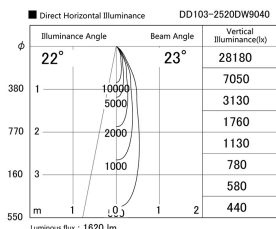

Item no. DD103-2520DW9040

Series Name: Versa R-G, Antiglare

Dark Mirror Reflector

Installation	Recessed mount
Type	Versa R-G, Antiglare
Fixture wattage	23W
Beam angle	23 deg.
Color Temp.	4000K
CRI	Ra>90
Luminous	1622 lm
Body	Die-cast aluminum alloy
Body finish	N/A
Trim finish	White
Reflector finish	Dark Mirror
IP Rate	IP20
Light source	COB module
Input Voltage	AC220~240V
Dimming Type	Non-Dimmable
Certificate	CE, CCC
Cut Hole	125mm