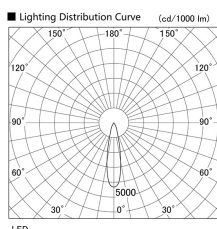

Item no. DD103-2520DW9040

Series Name: Versa R-G, Antiglare

Dark Mirror Reflector

Installation	Recessed mount
Type	Versa R-G, Antiglare
Fixture wattage	23W
Beam angle	23 deg.
Color Temp.	4000K
CRI	Ra>90
Luminous	1622 lm
Body	Die-cast aluminum alloy
Body finish	N/A
Trim finish	White
Reflector finish	Dark Mirror
IP Rate	IP20
Light source	COB module
Input Voltage	AC220~240V
Dimming Type	Non-Dimmable
Certificate	CE, CCC
Cut Hole	125mm