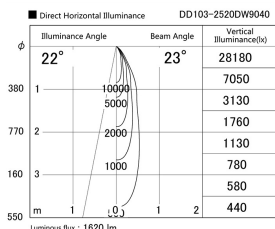

Item no. DD103-2520DW9040

Series Name: Versa R-G, Antiglare

Dark Mirror Reflector

Installation	Recessed mount
Type	
Fixture wattage	23W
Beam angle	23 deg.
Color Temp.	4000K
CRI	Ra>90
Luminous	1622 lm
Body	Die-cast aluminum alloy
Body finish	N/A
Trim finish	White
Reflector finish	Dark Mirror
IP Rate	IP20
Light source	COB module
Input Voltage	AC220~240V
Dimming Type	Non-Dimmable
Certificate	CE, CCC
Cut Hole	125mm