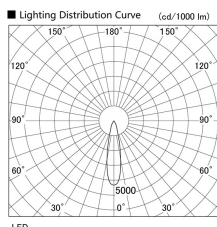

Item no. DD103-2520DW9040

Series Name: Versa R-G, Antiglare

Dark Mirror Reflector

Installation	Recessed mount
Type	
Fixture wattage	23W
Beam angle	23 deg.
Color Temp.	4000K
CRI	Ra>90
Luminous	1622 lm
Body	Die-cast aluminum alloy
Body finish	N/A
Trim finish	White
Reflector finish	Dark Mirror
IP Rate	IP20
Light source	COB module
Input Voltage	AC220~240V
Dimming Type	Non-Dimmable
Certificate	CE, CCC
Cut Hole	125mm