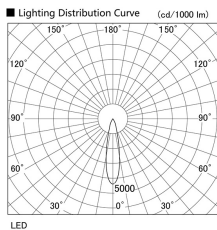

Item no. DD103-2520MW8527

Series Name: Versa R-G, Antiglare

| | |
|------------------|-------------------------|
| Installation | Recessed mount |
| Type | Versa R-G, Antiglare |
| Fixture wattage | 23W |
| Beam angle | 23 deg. |
| Color Temp. | 2700K |
| CRI | Ra>85 |
| Luminous | 1668 lm |
| Body | Die-cast aluminum alloy |
| Body finish | N/A |
| Trim finish | White |
| Reflector finish | Mirror |
| IP Rate | IP20 |
| Light source | COB module |
| Input Voltage | AC220~240V |
| Dimming Type | Non-Dimmable |
| Certificate | CE, CCC |
| Cut Hole | 125mm |