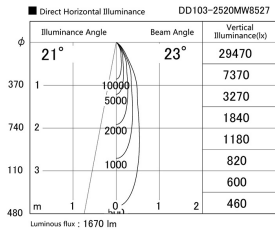

Item no. DD103-2520MW8527

Series Name: Versa R-G, Antiglare

| | |
|------------------|-------------------------|
| Installation | Recessed mount |
| Type | Versa R-G, Antiglare |
| Fixture wattage | 23W |
| Beam angle | 23 deg. |
| Color Temp. | 2700K |
| CRI | Ra>85 |
| Luminous | 1668 lm |
| Body | Die-cast aluminum alloy |
| Body finish | N/A |
| Trim finish | White |
| Reflector finish | Mirror |
| IP Rate | IP20 |
| Light source | COB module |
| Input Voltage | AC220~240V |
| Dimming Type | Non-Dimmable |
| Certificate | CE, CCC |
| Cut Hole | 125mm |