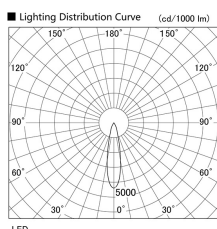

Item no. DD103-2520MW8535

Series Name: Versa R-G, Antiglare

Illuminance Angle	Beam Angle	Vertical Illuminance (lx)
21°	23°	31310
		7830
		3480
		1960
		1250
		870
		640
		490

Luminous flux : 1770 lm

Installation	Recessed mount
Type	Versa R-G, Antiglare
Fixture wattage	23W
Beam angle	23 deg.
Color Temp.	3500K
CRI	Ra>85
Luminous	1772 lm
Body	Die-cast aluminum alloy
Body finish	N/A
Trim finish	White
Reflector finish	Mirror
IP Rate	IP20
Light source	COB module
Input Voltage	AC220~240V
Dimming Type	Non-Dimmable
Certificate	CE, CCC
Cut Hole	125mm