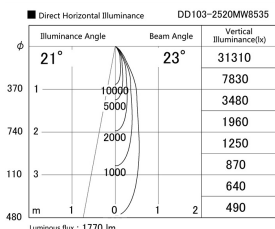

Item no. DD103-2520MW8535

Series Name: Versa R-G, Antiglare

Installation	Recessed mount
Type	
Fixture wattage	23W
Beam angle	23 deg.
Color Temp.	3500K
CRI	Ra>85
Luminous	1772 lm
Body	Die-cast aluminum alloy
Body finish	N/A
Trim finish	White
Reflector finish	Mirror
IP Rate	IP20
Light source	COB module
Input Voltage	AC220~240V
Dimming Type	Non-Dimmable
Certificate	CE, CCC
Cut Hole	125mm