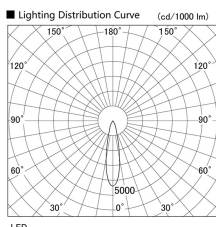

Item no. DD103-2520MW8535

Series Name: Versa R-G, Antiglare

Installation	Recessed mount
Type	
Fixture wattage	23W
Beam angle	23 deg.
Color Temp.	3500K
CRI	Ra>85
Luminous	1772 lm
Body	Die-cast aluminum alloy
Body finish	N/A
Trim finish	White
Reflector finish	Mirror
IP Rate	IP20
Light source	COB module
Input Voltage	AC220~240V
Dimming Type	Non-Dimmable
Certificate	CE, CCC
Cut Hole	125mm