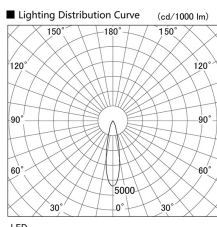

Item no. DD103-2520MW8540

Series Name: Versa R-G, Antiglare

Installation	Recessed mount
Type	
Fixture wattage	23W
Beam angle	23 deg.
Color Temp.	4000K
CRI	Ra>85
Luminous	1789 lm
Body	Die-cast aluminum alloy
Body finish	N/A
Trim finish	White
Reflector finish	Mirror
IP Rate	IP20
Light source	COB module
Input Voltage	AC220~240V
Dimming Type	Non-Dimmable
Certificate	CE, CCC
Cut Hole	125mm