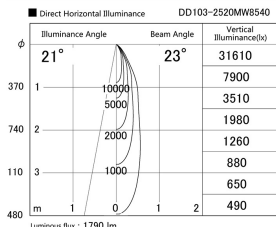

Item no. DD103-2520MW8540

Series Name: Versa R-G, Antiglare

Installation	Recessed mount
Type	
Fixture wattage	23W
Beam angle	23 deg.
Color Temp.	4000K
CRI	Ra>85
Luminous	1789 lm
Body	Die-cast aluminum alloy
Body finish	N/A
Trim finish	White
Reflector finish	Mirror
IP Rate	IP20
Light source	COB module
Input Voltage	AC220~240V
Dimming Type	Non-Dimmable
Certificate	CE, CCC
Cut Hole	125mm