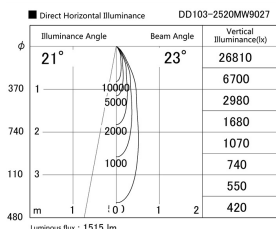

Item no. DD103-2520MW9027

Series Name: Versa R-G, Antiglare

Installation	Recessed mount
Type	Versa R-G, Antiglare
Fixture wattage	23W
Beam angle	23 deg.
Color Temp.	2700K
CRI	Ra>90
Luminous	1517 lm
Body	Die-cast aluminum alloy
Body finish	N/A
Trim finish	White
Reflector finish	Mirror
IP Rate	IP20
Light source	COB module
Input Voltage	AC220~240V
Dimming Type	Non-Dimmable
Certificate	CE, CCC
Cut Hole	125mm