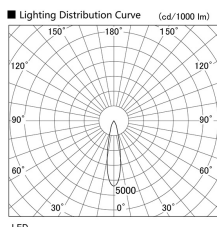

Item no. DD103-2520MW9027

Series Name: Versa R-G, Antiglare

Installation	Recessed mount
Type	Versa R-G, Antiglare
Fixture wattage	23W
Beam angle	23 deg.
Color Temp.	2700K
CRI	Ra>90
Luminous	1517 lm
Body	Die-cast aluminum alloy
Body finish	N/A
Trim finish	White
Reflector finish	Mirror
IP Rate	IP20
Light source	COB module
Input Voltage	AC220~240V
Dimming Type	Non-Dimmable
Certificate	CE, CCC
Cut Hole	125mm