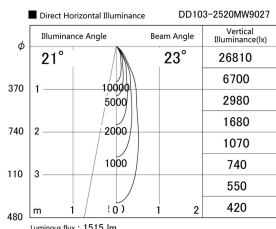

Item no. DD103-2520MW9027

Series Name: Versa R-G, Antiglare

Installation	Recessed mount
Type	
Fixture wattage	23W
Beam angle	23 deg.
Color Temp.	2700K
CRI	Ra>90
Luminous	1517 lm
Body	Die-cast aluminum alloy
Body finish	N/A
Trim finish	White
Reflector finish	Mirror
IP Rate	IP20
Light source	COB module
Input Voltage	AC220~240V
Dimming Type	Non-Dimmable
Certificate	CE, CCC
Cut Hole	125mm