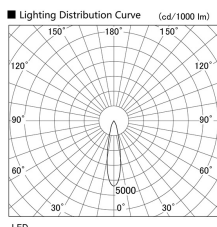

Item no. DD103-2520MW9027

Series Name: Versa R-G, Antiglare

Installation	Recessed mount
Type	
Fixture wattage	23W
Beam angle	23 deg.
Color Temp.	2700K
CRI	Ra>90
Luminous	1517 lm
Body	Die-cast aluminum alloy
Body finish	N/A
Trim finish	White
Reflector finish	Mirror
IP Rate	IP20
Light source	COB module
Input Voltage	AC220~240V
Dimming Type	Non-Dimmable
Certificate	CE, CCC
Cut Hole	125mm