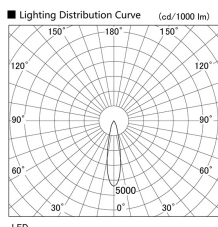

Item no. DD103-2520MW9040

Series Name: Versa R-G, Antiglare

Installation	Recessed mount
Type	
Fixture wattage	23W
Beam angle	23 deg.
Color Temp.	4000K
CRI	Ra>90
Luminous	1627 lm
Body	Die-cast aluminum alloy
Body finish	N/A
Trim finish	White
Reflector finish	Mirror
IP Rate	IP20
Light source	COB module
Input Voltage	AC220~240V
Dimming Type	Non-Dimmable
Certificate	CE, CCC
Cut Hole	125mm