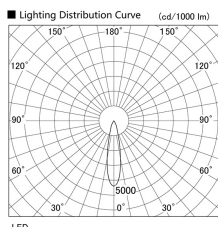

Item no. DD103-2520MW9040

Series Name: Versa R-G, Antiglare

Installation	Recessed mount
Type	Versa R-G, Antiglare
Fixture wattage	23W
Beam angle	23 deg.
Color Temp.	4000K
CRI	Ra>90
Luminous	1627 lm
Body	Die-cast aluminum alloy
Body finish	N/A
Trim finish	White
Reflector finish	Mirror
IP Rate	IP20
Light source	COB module
Input Voltage	AC220~240V
Dimming Type	Non-Dimmable
Certificate	CE, CCC
Cut Hole	125mm