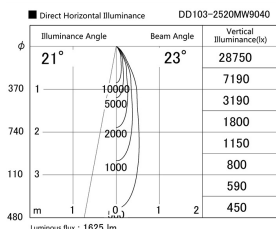

Item no. DD103-2520MW9040

Series Name: Versa R-G, Antiglare

Installation	Recessed mount
Type	
Fixture wattage	23W
Beam angle	23 deg.
Color Temp.	4000K
CRI	Ra>90
Luminous	1627 lm
Body	Die-cast aluminum alloy
Body finish	N/A
Trim finish	White
Reflector finish	Mirror
IP Rate	IP20
Light source	COB module
Input Voltage	AC220~240V
Dimming Type	Non-Dimmable
Certificate	CE, CCC
Cut Hole	125mm