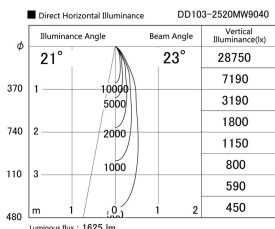

Item no. DD103-2520MW9040

Series Name: Versa R-G, Antiglare

Installation	Recessed mount
Type	Versa R-G, Antiglare
Fixture wattage	23W
Beam angle	23 deg.
Color Temp.	4000K
CRI	Ra>90
Luminous	1627 lm
Body	Die-cast aluminum alloy
Body finish	N/A
Trim finish	White
Reflector finish	Mirror
IP Rate	IP20
Light source	COB module
Input Voltage	AC220~240V
Dimming Type	Non-Dimmable
Certificate	CE, CCC
Cut Hole	125mm