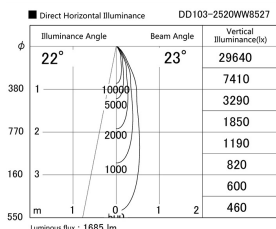

Item no. DD103-2520WW8527

Series Name: Versa R-G, Antiglare

White Reflector

Installation	Recessed mount
Type	
Fixture wattage	23W
Beam angle	23 deg.
Color Temp.	2700K
CRI	Ra>85
Luminous	1687 lm
Body	Die-cast aluminum alloy
Body finish	N/A
Trim finish	White
Reflector finish	White
IP Rate	IP20
Light source	COB module
Input Voltage	AC220~240V
Dimming Type	Non-Dimmable
Certificate	CE, CCC
Cut Hole	125mm