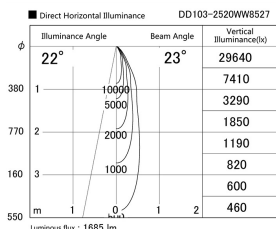

Item no. DD103-2520WW8527

Series Name: Versa R-G, Antiglare

White Reflector

Installation	Recessed mount
Type	Versa R-G, Antiglare
Fixture wattage	23W
Beam angle	23 deg.
Color Temp.	2700K
CRI	Ra>85
Luminous	1687 lm
Body	Die-cast aluminum alloy
Body finish	N/A
Trim finish	White
Reflector finish	White
IP Rate	IP20
Light source	COB module
Input Voltage	AC220~240V
Dimming Type	Non-Dimmable
Certificate	CE, CCC
Cut Hole	125mm