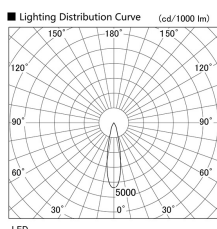

Item no. DD103-2520WW8527

Series Name: Versa R-G, Antiglare

White Reflector

Installation	Recessed mount
Type	Versa R-G, Antiglare
Fixture wattage	23W
Beam angle	23 deg.
Color Temp.	2700K
CRI	Ra>85
Luminous	1687 lm
Body	Die-cast aluminum alloy
Body finish	N/A
Trim finish	White
Reflector finish	White
IP Rate	IP20
Light source	COB module
Input Voltage	AC220~240V
Dimming Type	Non-Dimmable
Certificate	CE, CCC
Cut Hole	125mm