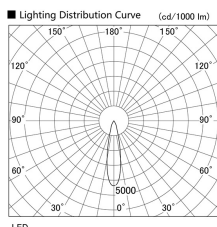

Item no. DD103-2520WW8527

Series Name: Versa R-G, Antiglare

White Reflector

Installation	Recessed mount
Type	
Fixture wattage	23W
Beam angle	23 deg.
Color Temp.	2700K
CRI	Ra>85
Luminous	1687 lm
Body	Die-cast aluminum alloy
Body finish	N/A
Trim finish	White
Reflector finish	White
IP Rate	IP20
Light source	COB module
Input Voltage	AC220~240V
Dimming Type	Non-Dimmable
Certificate	CE, CCC
Cut Hole	125mm