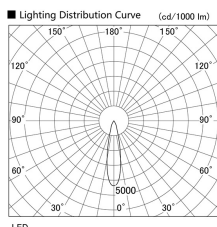

Item no. DD103-2520WW8530

Series Name: Versa R-G, Antiglare

White Reflector

Installation	Recessed mount
Type	Versa R-G, Antiglare
Fixture wattage	23W
Beam angle	23 deg.
Color Temp.	3000K
CRI	Ra>85
Luminous	1757 lm
Body	Die-cast aluminum alloy
Body finish	N/A
Trim finish	White
Reflector finish	White
IP Rate	IP20
Light source	COB module
Input Voltage	AC220~240V
Dimming Type	Non-Dimmable
Certificate	CE, CCC
Cut Hole	125mm