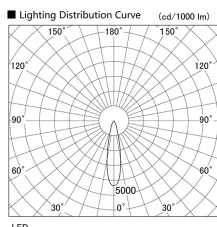

Item no. DD103-2520WW8530

Series Name: Versa R-G, Antiglare

White Reflector

■ Direct Horizontal Illuminance DD103-2520WW8530		
Illuminance Angle	Beam Angle	Vertical Illuminance(cd)
22°	23°	30870
		7720
		3430
		1930
		1230
		860
		630
		480

Luminous flux : 1755 lm

Installation	Recessed mount
Type	
Fixture wattage	23W
Beam angle	23 deg.
Color Temp.	3000K
CRI	Ra>85
Luminous	1757 lm
Body	Die-cast aluminum alloy
Body finish	N/A
Trim finish	White
Reflector finish	White
IP Rate	IP20
Light source	COB module
Input Voltage	AC220~240V
Dimming Type	Non-Dimmable
Certificate	CE, CCC
Cut Hole	125mm