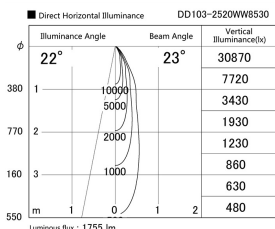

Item no. DD103-2520WW8530

Series Name: Versa R-G, Antiglare

White Reflector

Installation	Recessed mount
Type	Versa R-G, Antiglare
Fixture wattage	23W
Beam angle	23 deg.
Color Temp.	3000K
CRI	Ra>85
Luminous	1757 lm
Body	Die-cast aluminum alloy
Body finish	N/A
Trim finish	White
Reflector finish	White
IP Rate	IP20
Light source	COB module
Input Voltage	AC220~240V
Dimming Type	Non-Dimmable
Certificate	CE, CCC
Cut Hole	125mm