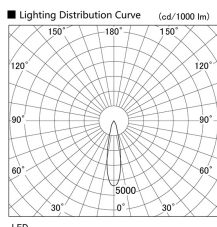

Item no. DD103-2520WW8535

Series Name: Versa R-G, Antiglare

White Reflector

Installation	Recessed mount
Type	Versa R-G, Antiglare
Fixture wattage	23W
Beam angle	23 deg.
Color Temp.	3500K
CRI	Ra>85
Luminous	1792 lm
Body	Die-cast aluminum alloy
Body finish	N/A
Trim finish	White
Reflector finish	White
IP Rate	IP20
Light source	COB module
Input Voltage	AC220~240V
Dimming Type	Non-Dimmable
Certificate	CE, CCC
Cut Hole	125mm