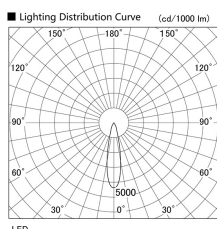

Item no. DD103-2520WW8535

Series Name: Versa R-G, Antiglare

White Reflector

■ Direct Horizontal Illuminance DD103-2520WW8535		
Illuminance Angle	Beam Angle	Vertical Illuminance (lx)
22°	23°	31480
		7870
		3500
		1970
		1260
		870
		640
		490

Luminous flux : 1790 lm

Installation	Recessed mount
Type	
Fixture wattage	23W
Beam angle	23 deg.
Color Temp.	3500K
CRI	Ra>85
Luminous	1792 lm
Body	Die-cast aluminum alloy
Body finish	N/A
Trim finish	White
Reflector finish	White
IP Rate	IP20
Light source	COB module
Input Voltage	AC220~240V
Dimming Type	Non-Dimmable
Certificate	CE, CCC
Cut Hole	125mm