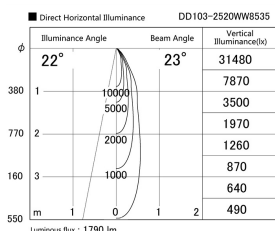

Item no. DD103-2520WW8535

Series Name: Versa R-G, Antiglare

White Reflector

Installation	Recessed mount
Type	Versa R-G, Antiglare
Fixture wattage	23W
Beam angle	23 deg.
Color Temp.	3500K
CRI	Ra>85
Luminous	1792 lm
Body	Die-cast aluminum alloy
Body finish	N/A
Trim finish	White
Reflector finish	White
IP Rate	IP20
Light source	COB module
Input Voltage	AC220~240V
Dimming Type	Non-Dimmable
Certificate	CE, CCC
Cut Hole	125mm