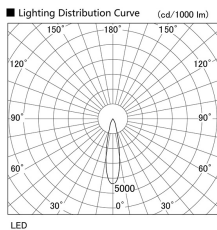

Item no. DD103-2520WW8540

Series Name: Versa R-G, Antiglare

White Reflector

Installation	Recessed mount
Type	
Fixture wattage	23W
Beam angle	23 deg.
Color Temp.	4000K
CRI	Ra>85
Luminous	1810 lm
Body	Die-cast aluminum alloy
Body finish	N/A
Trim finish	White
Reflector finish	White
IP Rate	IP20
Light source	COB module
Input Voltage	AC220~240V
Dimming Type	Non-Dimmable
Certificate	CE, CCC
Cut Hole	125mm