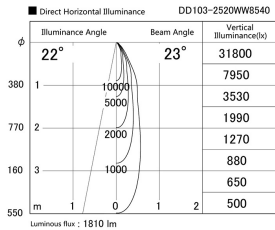

Item no. DD103-2520WW8540

Series Name: Versa R-G, Antiglare

White Reflector

Installation	Recessed mount
Type	
Fixture wattage	23W
Beam angle	23 deg.
Color Temp.	4000K
CRI	Ra>85
Luminous	1810 lm
Body	Die-cast aluminum alloy
Body finish	N/A
Trim finish	White
Reflector finish	White
IP Rate	IP20
Light source	COB module
Input Voltage	AC220~240V
Dimming Type	Non-Dimmable
Certificate	CE, CCC
Cut Hole	125mm