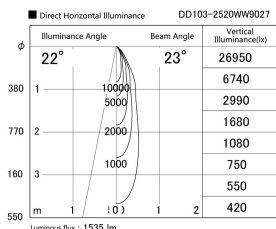

Item no. DD103-2520WW9027

Series Name: Versa R-G, Antiglare

White Reflector

Installation	Recessed mount
Type	
Fixture wattage	23W
Beam angle	23 deg.
Color Temp.	2700K
CRI	Ra>90
Luminous	1534 lm
Body	Die-cast aluminum alloy
Body finish	N/A
Trim finish	White
Reflector finish	White
IP Rate	IP20
Light source	COB module
Input Voltage	AC220~240V
Dimming Type	Non-Dimmable
Certificate	CE, CCC
Cut Hole	125mm