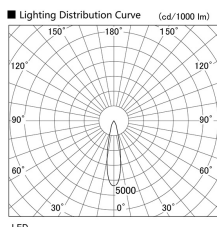

Item no. DD103-2520WW9027

Series Name: Versa R-G, Antiglare

White Reflector

Installation	Recessed mount
Type	
Fixture wattage	23W
Beam angle	23 deg.
Color Temp.	2700K
CRI	Ra>90
Luminous	1534 lm
Body	Die-cast aluminum alloy
Body finish	N/A
Trim finish	White
Reflector finish	White
IP Rate	IP20
Light source	COB module
Input Voltage	AC220~240V
Dimming Type	Non-Dimmable
Certificate	CE, CCC
Cut Hole	125mm