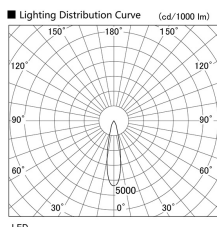

Item no. DD103-2520WW9027

Series Name: Versa R-G, Antiglare

White Reflector

Installation	Recessed mount
Type	Versa R-G, Antiglare
Fixture wattage	23W
Beam angle	23 deg.
Color Temp.	2700K
CRI	Ra>90
Luminous	1534 lm
Body	Die-cast aluminum alloy
Body finish	N/A
Trim finish	White
Reflector finish	White
IP Rate	IP20
Light source	COB module
Input Voltage	AC220~240V
Dimming Type	Non-Dimmable
Certificate	CE, CCC
Cut Hole	125mm