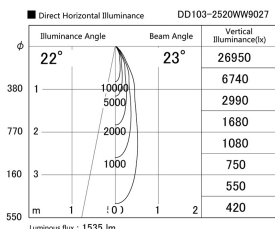

Item no. DD103-2520WW9027

Series Name: Versa R-G, Antiglare

White Reflector

Installation	Recessed mount
Type	Versa R-G, Antiglare
Fixture wattage	23W
Beam angle	23 deg.
Color Temp.	2700K
CRI	Ra>90
Luminous	1534 lm
Body	Die-cast aluminum alloy
Body finish	N/A
Trim finish	White
Reflector finish	White
IP Rate	IP20
Light source	COB module
Input Voltage	AC220~240V
Dimming Type	Non-Dimmable
Certificate	CE, CCC
Cut Hole	125mm