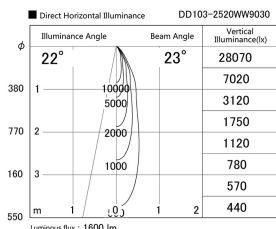

Item no. DD103-2520WW9030

Series Name: Versa R-G, Antiglare

White Reflector

Installation	Recessed mount
Type	
Fixture wattage	23W
Beam angle	23 deg.
Color Temp.	3000K
CRI	Ra>90
Luminous	1598 lm
Body	Die-cast aluminum alloy
Body finish	N/A
Trim finish	White
Reflector finish	White
IP Rate	IP20
Light source	COB module
Input Voltage	AC220~240V
Dimming Type	Non-Dimmable
Certificate	CE, CCC
Cut Hole	125mm