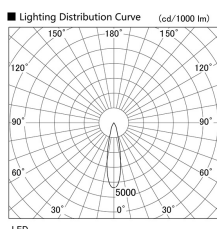

Item no. DD103-2520WW9030

Series Name: Versa R-G, Antiglare

White Reflector

Installation	Recessed mount
Type	
Fixture wattage	23W
Beam angle	23 deg.
Color Temp.	3000K
CRI	Ra>90
Luminous	1598 lm
Body	Die-cast aluminum alloy
Body finish	N/A
Trim finish	White
Reflector finish	White
IP Rate	IP20
Light source	COB module
Input Voltage	AC220~240V
Dimming Type	Non-Dimmable
Certificate	CE, CCC
Cut Hole	125mm