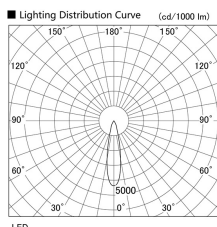

Item no. DD103-2520WW9030

Series Name: Versa R-G, Antiglare

White Reflector

■ Direct Horizontal Illuminance DD103-2520WW9030		
Illuminance Angle	Beam Angle	Vertical Illuminance(cd)
22°	23°	28070
		7020
380	1	3120
770	2	1750
1120		1120
180	3	780
550		570
		440

Luminous flux : 1800 lm

Installation	Recessed mount
Type	Versa R-G, Antiglare
Fixture wattage	23W
Beam angle	23 deg.
Color Temp.	3000K
CRI	Ra>90
Luminous	1598 lm
Body	Die-cast aluminum alloy
Body finish	N/A
Trim finish	White
Reflector finish	White
IP Rate	IP20
Light source	COB module
Input Voltage	AC220~240V
Dimming Type	Non-Dimmable
Certificate	CE, CCC
Cut Hole	125mm