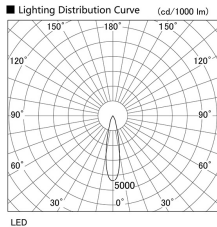

Item no. DD103-2520WW9040

Series Name: Versa R-G, Antiglare

White Reflector

Installation	Recessed mount
Type	
Fixture wattage	23W
Beam angle	23 deg.
Color Temp.	4000K
CRI	Ra>90
Luminous	1646 lm
Body	Die-cast aluminum alloy
Body finish	N/A
Trim finish	White
Reflector finish	White
IP Rate	IP20
Light source	COB module
Input Voltage	AC220~240V
Dimming Type	Non-Dimmable
Certificate	CE, CCC
Cut Hole	125mm