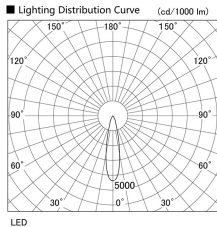

Item no. DD103-2520WW9040

Series Name: Versa R-G, Antiglare

White Reflector

Installation	Recessed mount
Type	Versa R-G, Antiglare
Fixture wattage	23W
Beam angle	23 deg.
Color Temp.	4000K
CRI	Ra>90
Luminous	1646 lm
Body	Die-cast aluminum alloy
Body finish	N/A
Trim finish	White
Reflector finish	White
IP Rate	IP20
Light source	COB module
Input Voltage	AC220~240V
Dimming Type	Non-Dimmable
Certificate	CE, CCC
Cut Hole	125mm