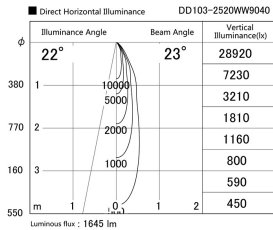

Item no. DD103-2520WW9040

Series Name: Versa R-G, Antiglare

White Reflector

Installation	Recessed mount
Type	Versa R-G, Antiglare
Fixture wattage	23W
Beam angle	23 deg.
Color Temp.	4000K
CRI	Ra>90
Luminous	1646 lm
Body	Die-cast aluminum alloy
Body finish	N/A
Trim finish	White
Reflector finish	White
IP Rate	IP20
Light source	COB module
Input Voltage	AC220~240V
Dimming Type	Non-Dimmable
Certificate	CE, CCC
Cut Hole	125mm