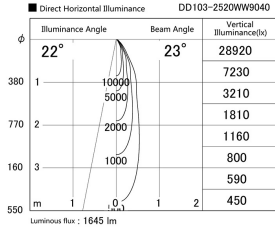

Item no. DD103-2520WW9040

Series Name: Versa R-G, Antiglare

White Reflector

Installation	Recessed mount
Type	
Fixture wattage	23W
Beam angle	23 deg.
Color Temp.	4000K
CRI	Ra>90
Luminous	1646 lm
Body	Die-cast aluminum alloy
Body finish	N/A
Trim finish	White
Reflector finish	White
IP Rate	IP20
Light source	COB module
Input Voltage	AC220~240V
Dimming Type	Non-Dimmable
Certificate	CE, CCC
Cut Hole	125mm