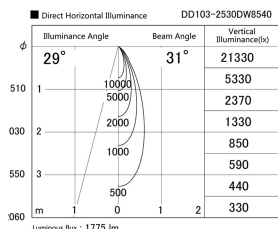

Item no. DD103-2530DW8540

Series Name: Versa R-G, Antiglare

Dark Mirror Reflector

Installation	Recessed mount
Type	Versa R-G, Antiglare
Fixture wattage	23W
Beam angle	28 deg.
Color Temp.	4000K
CRI	Ra>85
Luminous	1773 lm
Body	Die-cast aluminum alloy
Body finish	N/A
Trim finish	White
Reflector finish	Dark Mirror
IP Rate	IP20
Light source	COB module
Input Voltage	AC220~240V
Dimming Type	Non-Dimmable
Certificate	CE, CCC
Cut Hole	125mm