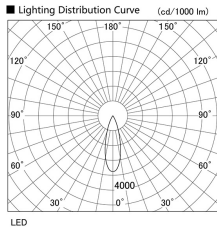

Item no. DD103-2530DW8540

Series Name: Versa R-G, Antiglare

Dark Mirror Reflector

Installation	Recessed mount
Type	
Fixture wattage	23W
Beam angle	28 deg.
Color Temp.	4000K
CRI	Ra>85
Luminous	1773 lm
Body	Die-cast aluminum alloy
Body finish	N/A
Trim finish	White
Reflector finish	Dark Mirror
IP Rate	IP20
Light source	COB module
Input Voltage	AC220~240V
Dimming Type	Non-Dimmable
Certificate	CE, CCC
Cut Hole	125mm