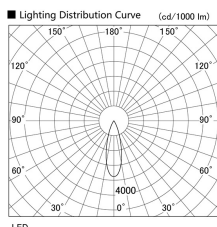

Item no. DD103-2530DW8540

Series Name: Versa R-G, Antiglare

Dark Mirror Reflector

Installation	Recessed mount
Type	Versa R-G, Antiglare
Fixture wattage	23W
Beam angle	28 deg.
Color Temp.	4000K
CRI	Ra>85
Luminous	1773 lm
Body	Die-cast aluminum alloy
Body finish	N/A
Trim finish	White
Reflector finish	Dark Mirror
IP Rate	IP20
Light source	COB module
Input Voltage	AC220~240V
Dimming Type	Non-Dimmable
Certificate	CE, CCC
Cut Hole	125mm