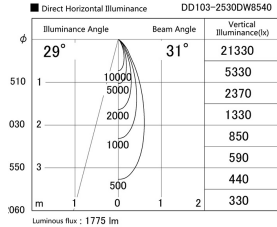

Item no. DD103-2530DW8540

Series Name: Versa R-G, Antiglare

Dark Mirror Reflector

Installation	Recessed mount
Type	
Fixture wattage	23W
Beam angle	28 deg.
Color Temp.	4000K
CRI	Ra>85
Luminous	1773 lm
Body	Die-cast aluminum alloy
Body finish	N/A
Trim finish	White
Reflector finish	Dark Mirror
IP Rate	IP20
Light source	COB module
Input Voltage	AC220~240V
Dimming Type	Non-Dimmable
Certificate	CE, CCC
Cut Hole	125mm