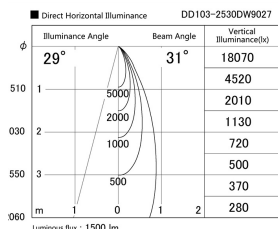

Item no. DD103-2530DW9027

Series Name: Versa R-G, Antiglare

Dark Mirror Reflector

Installation	Recessed mount
Type	
Fixture wattage	23W
Beam angle	28 deg.
Color Temp.	2700K
CRI	Ra>90
Luminous	1502 lm
Body	Die-cast aluminum alloy
Body finish	N/A
Trim finish	White
Reflector finish	Dark Mirror
IP Rate	IP20
Light source	COB module
Input Voltage	AC220~240V
Dimming Type	Non-Dimmable
Certificate	CE, CCC
Cut Hole	125mm