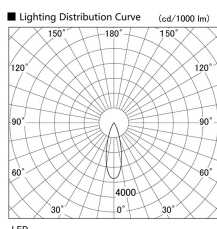

Item no. DD103-2530DW9027

Series Name: Versa R-G, Antiglare

Dark Mirror Reflector

Installation	Recessed mount
Type	Versa R-G, Antiglare
Fixture wattage	23W
Beam angle	28 deg.
Color Temp.	2700K
CRI	Ra>90
Luminous	1502 lm
Body	Die-cast aluminum alloy
Body finish	N/A
Trim finish	White
Reflector finish	Dark Mirror
IP Rate	IP20
Light source	COB module
Input Voltage	AC220~240V
Dimming Type	Non-Dimmable
Certificate	CE, CCC
Cut Hole	125mm