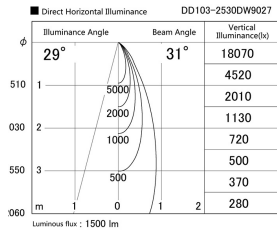

Item no. DD103-2530DW9027

Series Name: Versa R-G, Antiglare

Dark Mirror Reflector

Installation	Recessed mount
Type	
Fixture wattage	23W
Beam angle	28 deg.
Color Temp.	2700K
CRI	Ra>90
Luminous	1502 lm
Body	Die-cast aluminum alloy
Body finish	N/A
Trim finish	White
Reflector finish	Dark Mirror
IP Rate	IP20
Light source	COB module
Input Voltage	AC220~240V
Dimming Type	Non-Dimmable
Certificate	CE, CCC
Cut Hole	125mm