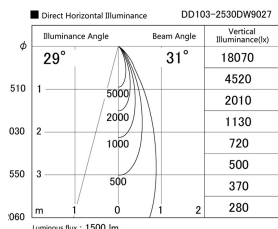

Item no. DD103-2530DW9027

Series Name: Versa R-G, Antiglare

Dark Mirror Reflector

Installation	Recessed mount
Type	Versa R-G, Antiglare
Fixture wattage	23W
Beam angle	28 deg.
Color Temp.	2700K
CRI	Ra>90
Luminous	1502 lm
Body	Die-cast aluminum alloy
Body finish	N/A
Trim finish	White
Reflector finish	Dark Mirror
IP Rate	IP20
Light source	COB module
Input Voltage	AC220~240V
Dimming Type	Non-Dimmable
Certificate	CE, CCC
Cut Hole	125mm