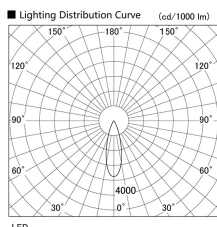

Item no. DD103-2530DW9027

Series Name: Versa R-G, Antiglare

Dark Mirror Reflector

Installation	Recessed mount
Type	
Fixture wattage	23W
Beam angle	28 deg.
Color Temp.	2700K
CRI	Ra>90
Luminous	1502 lm
Body	Die-cast aluminum alloy
Body finish	N/A
Trim finish	White
Reflector finish	Dark Mirror
IP Rate	IP20
Light source	COB module
Input Voltage	AC220~240V
Dimming Type	Non-Dimmable
Certificate	CE, CCC
Cut Hole	125mm