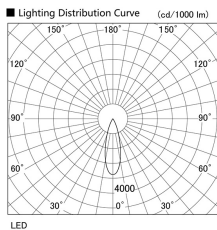

Item no. DD103-2530DW9027

Series Name: Versa R-G, Antiglare

Dark Mirror Reflector

Installation	Recessed mount
Type	
Fixture wattage	23W
Beam angle	28 deg.
Color Temp.	2700K
CRI	Ra>90
Luminous	1502 lm
Body	Die-cast aluminum alloy
Body finish	N/A
Trim finish	White
Reflector finish	Dark Mirror
IP Rate	IP20
Light source	COB module
Input Voltage	AC220~240V
Dimming Type	Non-Dimmable
Certificate	CE, CCC
Cut Hole	125mm