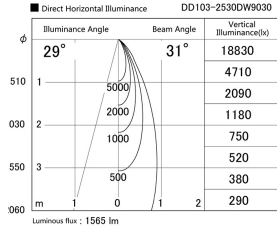

Item no. DD103-2530DW9030

Series Name: Versa R-G, Antiglare

Dark Mirror Reflector

Installation	Recessed mount
Type	Versa R-G, Antiglare
Fixture wattage	23W
Beam angle	28 deg.
Color Temp.	3000K
CRI	Ra>90
Luminous	1565 lm
Body	Die-cast aluminum alloy
Body finish	N/A
Trim finish	White
Reflector finish	Dark Mirror
IP Rate	IP20
Light source	COB module
Input Voltage	AC220~240V
Dimming Type	Non-Dimmable
Certificate	CE, CCC
Cut Hole	125mm