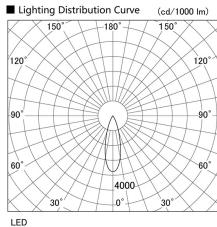

Item no. DD103-2530DW9030

Series Name: Versa R-G, Antiglare

Dark Mirror Reflector

Installation	Recessed mount
Type	Versa R-G, Antiglare
Fixture wattage	23W
Beam angle	28 deg.
Color Temp.	3000K
CRI	Ra>90
Luminous	1565 lm
Body	Die-cast aluminum alloy
Body finish	N/A
Trim finish	White
Reflector finish	Dark Mirror
IP Rate	IP20
Light source	COB module
Input Voltage	AC220~240V
Dimming Type	Non-Dimmable
Certificate	CE, CCC
Cut Hole	125mm