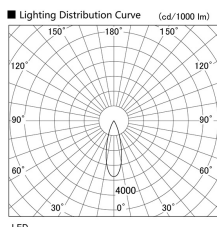

Item no. DD103-2530DW9035

Series Name: Versa R-G, Antiglare

Dark Mirror Reflector

Installation	Recessed mount
Type	Versa R-G, Antiglare
Fixture wattage	23W
Beam angle	28 deg.
Color Temp.	3500K
CRI	Ra>90
Luminous	1596 lm
Body	Die-cast aluminum alloy
Body finish	N/A
Trim finish	White
Reflector finish	Dark Mirror
IP Rate	IP20
Light source	COB module
Input Voltage	AC220~240V
Dimming Type	Non-Dimmable
Certificate	CE, CCC
Cut Hole	125mm