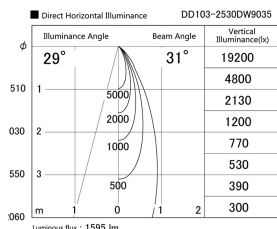

Item no. DD103-2530DW9035

Series Name: Versa R-G, Antiglare

Dark Mirror Reflector

Installation	Recessed mount
Type	Versa R-G, Antiglare
Fixture wattage	23W
Beam angle	28 deg.
Color Temp.	3500K
CRI	Ra>90
Luminous	1596 lm
Body	Die-cast aluminum alloy
Body finish	N/A
Trim finish	White
Reflector finish	Dark Mirror
IP Rate	IP20
Light source	COB module
Input Voltage	AC220~240V
Dimming Type	Non-Dimmable
Certificate	CE, CCC
Cut Hole	125mm