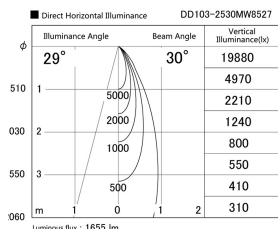

Item no. DD103-2530MW8527

Series Name: Versa R-G, Antiglare

Installation	Recessed mount
Type	Versa R-G, Antiglare
Fixture wattage	23W
Beam angle	28 deg.
Color Temp.	2700K
CRI	Ra>85
Luminous	1657 lm
Body	Die-cast aluminum alloy
Body finish	N/A
Trim finish	White
Reflector finish	Mirror
IP Rate	IP20
Light source	COB module
Input Voltage	AC220~240V
Dimming Type	Non-Dimmable
Certificate	CE, CCC
Cut Hole	125mm