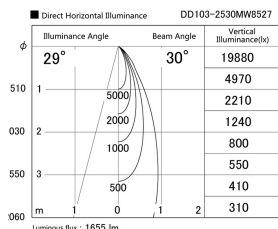

Item no. DD103-2530MW8527

Series Name: Versa R-G, Antiglare

Installation	Recessed mount
Type	
Fixture wattage	23W
Beam angle	28 deg.
Color Temp.	2700K
CRI	Ra>85
Luminous	1657 lm
Body	Die-cast aluminum alloy
Body finish	N/A
Trim finish	White
Reflector finish	Mirror
IP Rate	IP20
Light source	COB module
Input Voltage	AC220~240V
Dimming Type	Non-Dimmable
Certificate	CE, CCC
Cut Hole	125mm