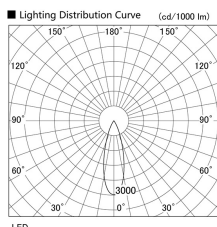

Item no. DD103-2530MW8527

Series Name: Versa R-G, Antiglare

Installation	Recessed mount
Type	Versa R-G, Antiglare
Fixture wattage	23W
Beam angle	28 deg.
Color Temp.	2700K
CRI	Ra>85
Luminous	1657 lm
Body	Die-cast aluminum alloy
Body finish	N/A
Trim finish	White
Reflector finish	Mirror
IP Rate	IP20
Light source	COB module
Input Voltage	AC220~240V
Dimming Type	Non-Dimmable
Certificate	CE, CCC
Cut Hole	125mm