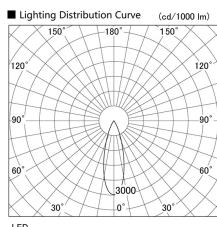

Item no. DD103-2530MW8527

Series Name: Versa R-G, Antiglare

Installation	Recessed mount
Type	
Fixture wattage	23W
Beam angle	28 deg.
Color Temp.	2700K
CRI	Ra>85
Luminous	1657 lm
Body	Die-cast aluminum alloy
Body finish	N/A
Trim finish	White
Reflector finish	Mirror
IP Rate	IP20
Light source	COB module
Input Voltage	AC220~240V
Dimming Type	Non-Dimmable
Certificate	CE, CCC
Cut Hole	125mm