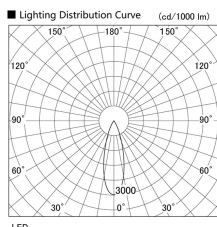

Item no. DD103-2530MW8530

Series Name: Versa R-G, Antiglare

Installation	Recessed mount
Type	
Fixture wattage	23W
Beam angle	28 deg.
Color Temp.	3000K
CRI	Ra>85
Luminous	1726 lm
Body	Die-cast aluminum alloy
Body finish	N/A
Trim finish	White
Reflector finish	Mirror
IP Rate	IP20
Light source	COB module
Input Voltage	AC220~240V
Dimming Type	Non-Dimmable
Certificate	CE, CCC
Cut Hole	125mm