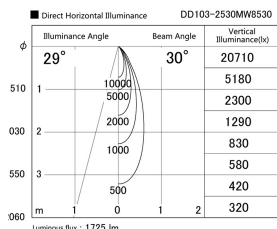

Item no. DD103-2530MW8530

Series Name: Versa R-G, Antiglare

Installation	Recessed mount
Type	Versa R-G, Antiglare
Fixture wattage	23W
Beam angle	28 deg.
Color Temp.	3000K
CRI	Ra>85
Luminous	1726 lm
Body	Die-cast aluminum alloy
Body finish	N/A
Trim finish	White
Reflector finish	Mirror
IP Rate	IP20
Light source	COB module
Input Voltage	AC220~240V
Dimming Type	Non-Dimmable
Certificate	CE, CCC
Cut Hole	125mm