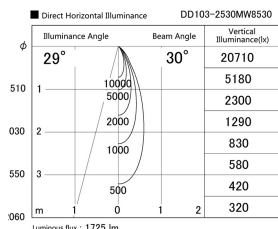

Item no. DD103-2530MW8530

Series Name: Versa R-G, Antiglare

Installation	Recessed mount
Type	
Fixture wattage	23W
Beam angle	28 deg.
Color Temp.	3000K
CRI	Ra>85
Luminous	1726 lm
Body	Die-cast aluminum alloy
Body finish	N/A
Trim finish	White
Reflector finish	Mirror
IP Rate	IP20
Light source	COB module
Input Voltage	AC220~240V
Dimming Type	Non-Dimmable
Certificate	CE, CCC
Cut Hole	125mm