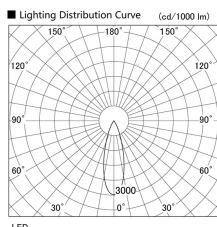

Item no. DD103-2530MW8530

Series Name: Versa R-G, Antiglare

Installation	Recessed mount
Type	Versa R-G, Antiglare
Fixture wattage	23W
Beam angle	28 deg.
Color Temp.	3000K
CRI	Ra>85
Luminous	1726 lm
Body	Die-cast aluminum alloy
Body finish	N/A
Trim finish	White
Reflector finish	Mirror
IP Rate	IP20
Light source	COB module
Input Voltage	AC220~240V
Dimming Type	Non-Dimmable
Certificate	CE, CCC
Cut Hole	125mm