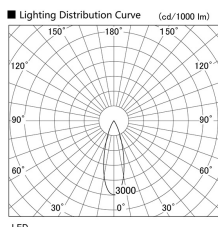

Item no. DD103-2530MW8535

Series Name: Versa R-G, Antiglare

Installation	Recessed mount
Type	Versa R-G, Antiglare
Fixture wattage	23W
Beam angle	28 deg.
Color Temp.	3500K
CRI	Ra>85
Luminous	1761 lm
Body	Die-cast aluminum alloy
Body finish	N/A
Trim finish	White
Reflector finish	Mirror
IP Rate	IP20
Light source	COB module
Input Voltage	AC220~240V
Dimming Type	Non-Dimmable
Certificate	CE, CCC
Cut Hole	125mm