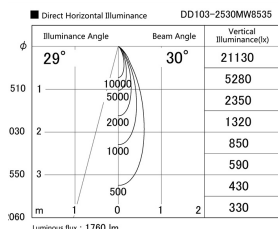

Item no. DD103-2530MW8535

Series Name: Versa R-G, Antiglare

Installation	Recessed mount
Type	Versa R-G, Antiglare
Fixture wattage	23W
Beam angle	28 deg.
Color Temp.	3500K
CRI	Ra>85
Luminous	1761 lm
Body	Die-cast aluminum alloy
Body finish	N/A
Trim finish	White
Reflector finish	Mirror
IP Rate	IP20
Light source	COB module
Input Voltage	AC220~240V
Dimming Type	Non-Dimmable
Certificate	CE, CCC
Cut Hole	125mm