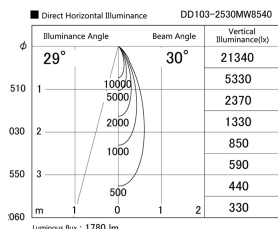

Item no. DD103-2530MW8540

Series Name: Versa R-G, Antiglare

Installation	Recessed mount
Type	
Fixture wattage	23W
Beam angle	28 deg.
Color Temp.	4000K
CRI	Ra>85
Luminous	1778 lm
Body	Die-cast aluminum alloy
Body finish	N/A
Trim finish	White
Reflector finish	Mirror
IP Rate	IP20
Light source	COB module
Input Voltage	AC220~240V
Dimming Type	Non-Dimmable
Certificate	CE, CCC
Cut Hole	125mm