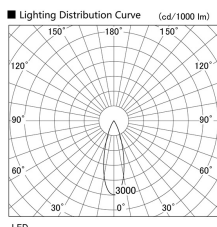

Item no. DD103-2530MW8540

Series Name: Versa R-G, Antiglare

Installation	Recessed mount
Type	
Fixture wattage	23W
Beam angle	28 deg.
Color Temp.	4000K
CRI	Ra>85
Luminous	1778 lm
Body	Die-cast aluminum alloy
Body finish	N/A
Trim finish	White
Reflector finish	Mirror
IP Rate	IP20
Light source	COB module
Input Voltage	AC220~240V
Dimming Type	Non-Dimmable
Certificate	CE, CCC
Cut Hole	125mm