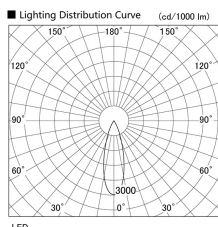

Item no. DD103-2530MW9027

Series Name: Versa R-G, Antiglare

Installation	Recessed mount
Type	
Fixture wattage	23W
Beam angle	28 deg.
Color Temp.	2700K
CRI	Ra>90
Luminous	1507 lm
Body	Die-cast aluminum alloy
Body finish	N/A
Trim finish	White
Reflector finish	Mirror
IP Rate	IP20
Light source	COB module
Input Voltage	AC220~240V
Dimming Type	Non-Dimmable
Certificate	CE, CCC
Cut Hole	125mm