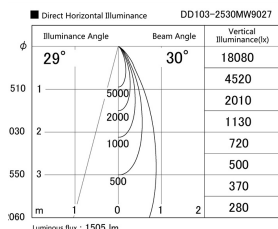

Item no. DD103-2530MW9027

Series Name: Versa R-G, Antiglare

Installation	Recessed mount
Type	
Fixture wattage	23W
Beam angle	28 deg.
Color Temp.	2700K
CRI	Ra>90
Luminous	1507 lm
Body	Die-cast aluminum alloy
Body finish	N/A
Trim finish	White
Reflector finish	Mirror
IP Rate	IP20
Light source	COB module
Input Voltage	AC220~240V
Dimming Type	Non-Dimmable
Certificate	CE, CCC
Cut Hole	125mm