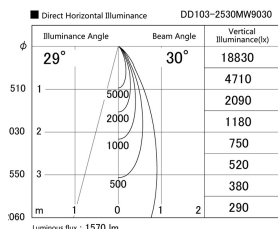

Item no. DD103-2530MW9030

Series Name: Versa R-G, Antiglare

Installation	Recessed mount
Type	
Fixture wattage	23W
Beam angle	28 deg.
Color Temp.	3000K
CRI	Ra>90
Luminous	1569 lm
Body	Die-cast aluminum alloy
Body finish	N/A
Trim finish	White
Reflector finish	Mirror
IP Rate	IP20
Light source	COB module
Input Voltage	AC220~240V
Dimming Type	Non-Dimmable
Certificate	CE, CCC
Cut Hole	125mm