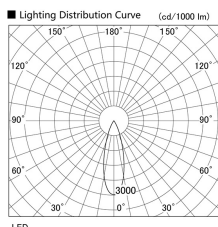

Item no. DD103-2530MW9030

Series Name: Versa R-G, Antiglare

Installation	Recessed mount
Type	
Fixture wattage	23W
Beam angle	28 deg.
Color Temp.	3000K
CRI	Ra>90
Luminous	1569 lm
Body	Die-cast aluminum alloy
Body finish	N/A
Trim finish	White
Reflector finish	Mirror
IP Rate	IP20
Light source	COB module
Input Voltage	AC220~240V
Dimming Type	Non-Dimmable
Certificate	CE, CCC
Cut Hole	125mm