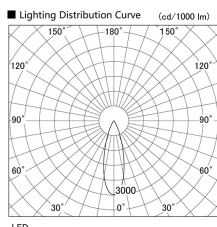

Item no. DD103-2530MW9030

Series Name: Versa R-G, Antiglare

| | |
|------------------|-------------------------|
| Installation | Recessed mount |
| Type | Versa R-G, Antiglare |
| Fixture wattage | 23W |
| Beam angle | 28 deg. |
| Color Temp. | 3000K |
| CRI | Ra>90 |
| Luminous | 1569 lm |
| Body | Die-cast aluminum alloy |
| Body finish | N/A |
| Trim finish | White |
| Reflector finish | Mirror |
| IP Rate | IP20 |
| Light source | COB module |
| Input Voltage | AC220~240V |
| Dimming Type | Non-Dimmable |
| Certificate | CE, CCC |
| Cut Hole | 125mm |