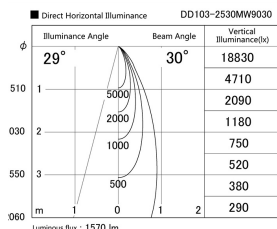

Item no. DD103-2530MW9030

Series Name: Versa R-G, Antiglare

| | |
|------------------|-------------------------|
| Installation | Recessed mount |
| Type | Versa R-G, Antiglare |
| Fixture wattage | 23W |
| Beam angle | 28 deg. |
| Color Temp. | 3000K |
| CRI | Ra>90 |
| Luminous | 1569 lm |
| Body | Die-cast aluminum alloy |
| Body finish | N/A |
| Trim finish | White |
| Reflector finish | Mirror |
| IP Rate | IP20 |
| Light source | COB module |
| Input Voltage | AC220~240V |
| Dimming Type | Non-Dimmable |
| Certificate | CE, CCC |
| Cut Hole | 125mm |