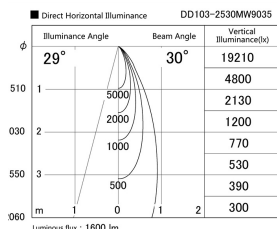

Item no. DD103-2530MW9035

Series Name: Versa R-G, Antiglare

Installation	Recessed mount
Type	Versa R-G, Antiglare
Fixture wattage	23W
Beam angle	28 deg.
Color Temp.	3500K
CRI	Ra>90
Luminous	1601 lm
Body	Die-cast aluminum alloy
Body finish	N/A
Trim finish	White
Reflector finish	Mirror
IP Rate	IP20
Light source	COB module
Input Voltage	AC220~240V
Dimming Type	Non-Dimmable
Certificate	CE, CCC
Cut Hole	125mm