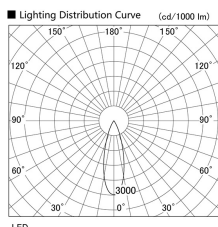

Item no. DD103-2530MW9035

Series Name: Versa R-G, Antiglare

Installation	Recessed mount
Type	Versa R-G, Antiglare
Fixture wattage	23W
Beam angle	28 deg.
Color Temp.	3500K
CRI	Ra>90
Luminous	1601 lm
Body	Die-cast aluminum alloy
Body finish	N/A
Trim finish	White
Reflector finish	Mirror
IP Rate	IP20
Light source	COB module
Input Voltage	AC220~240V
Dimming Type	Non-Dimmable
Certificate	CE, CCC
Cut Hole	125mm