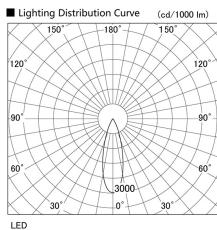

Item no. DD103-2530MW9040

Series Name: Versa R-G, Antiglare

Installation	Recessed mount
Type	
Fixture wattage	23W
Beam angle	28 deg.
Color Temp.	4000K
CRI	Ra>90
Luminous	1617 lm
Body	Die-cast aluminum alloy
Body finish	N/A
Trim finish	White
Reflector finish	Mirror
IP Rate	IP20
Light source	COB module
Input Voltage	AC220~240V
Dimming Type	Non-Dimmable
Certificate	CE, CCC
Cut Hole	125mm