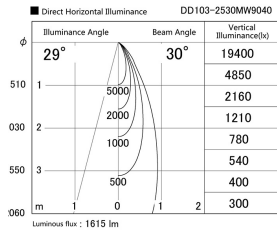

Item no. DD103-2530MW9040

Series Name: Versa R-G, Antiglare

Installation	Recessed mount
Type	
Fixture wattage	23W
Beam angle	28 deg.
Color Temp.	4000K
CRI	Ra>90
Luminous	1617 lm
Body	Die-cast aluminum alloy
Body finish	N/A
Trim finish	White
Reflector finish	Mirror
IP Rate	IP20
Light source	COB module
Input Voltage	AC220~240V
Dimming Type	Non-Dimmable
Certificate	CE, CCC
Cut Hole	125mm