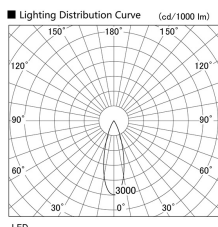

Item no. DD103-2530MW9040

Series Name: Versa R-G, Antiglare

Installation	Recessed mount
Type	Versa R-G, Antiglare
Fixture wattage	23W
Beam angle	28 deg.
Color Temp.	4000K
CRI	Ra>90
Luminous	1617 lm
Body	Die-cast aluminum alloy
Body finish	N/A
Trim finish	White
Reflector finish	Mirror
IP Rate	IP20
Light source	COB module
Input Voltage	AC220~240V
Dimming Type	Non-Dimmable
Certificate	CE, CCC
Cut Hole	125mm