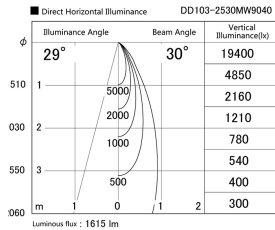

Item no. DD103-2530MW9040

Series Name: Versa R-G, Antiglare

Installation	Recessed mount
Type	
Fixture wattage	23W
Beam angle	28 deg.
Color Temp.	4000K
CRI	Ra>90
Luminous	1617 lm
Body	Die-cast aluminum alloy
Body finish	N/A
Trim finish	White
Reflector finish	Mirror
IP Rate	IP20
Light source	COB module
Input Voltage	AC220~240V
Dimming Type	Non-Dimmable
Certificate	CE, CCC
Cut Hole	125mm