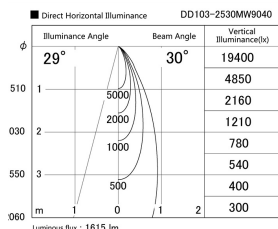

Item no. DD103-2530MW9040

Series Name: Versa R-G, Antiglare

Installation	Recessed mount
Type	Versa R-G, Antiglare
Fixture wattage	23W
Beam angle	28 deg.
Color Temp.	4000K
CRI	Ra>90
Luminous	1617 lm
Body	Die-cast aluminum alloy
Body finish	N/A
Trim finish	White
Reflector finish	Mirror
IP Rate	IP20
Light source	COB module
Input Voltage	AC220~240V
Dimming Type	Non-Dimmable
Certificate	CE, CCC
Cut Hole	125mm