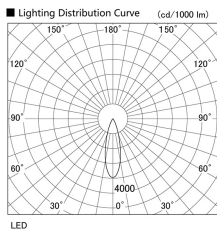

Item no. DD103-2530WW8527

Series Name: Versa R-G, Antiglare

White Reflector

Installation	Recessed mount
Type	
Fixture wattage	23W
Beam angle	28 deg.
Color Temp.	2700K
CRI	Ra>85
Luminous	1676 lm
Body	Die-cast aluminum alloy
Body finish	N/A
Trim finish	White
Reflector finish	White
IP Rate	IP20
Light source	COB module
Input Voltage	AC220~240V
Dimming Type	Non-Dimmable
Certificate	CE, CCC
Cut Hole	125mm