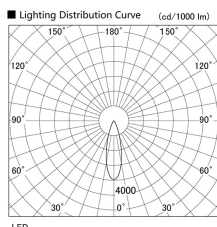

Item no. DD103-2530WW8527

Series Name: Versa R-G, Antiglare

White Reflector

Installation	Recessed mount
Type	Versa R-G, Antiglare
Fixture wattage	23W
Beam angle	28 deg.
Color Temp.	2700K
CRI	Ra>85
Luminous	1676 lm
Body	Die-cast aluminum alloy
Body finish	N/A
Trim finish	White
Reflector finish	White
IP Rate	IP20
Light source	COB module
Input Voltage	AC220~240V
Dimming Type	Non-Dimmable
Certificate	CE, CCC
Cut Hole	125mm