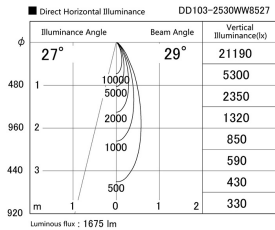

Item no. DD103-2530WW8527

Series Name: Versa R-G, Antiglare

White Reflector

Installation	Recessed mount
Type	
Fixture wattage	23W
Beam angle	28 deg.
Color Temp.	2700K
CRI	Ra>85
Luminous	1676 lm
Body	Die-cast aluminum alloy
Body finish	N/A
Trim finish	White
Reflector finish	White
IP Rate	IP20
Light source	COB module
Input Voltage	AC220~240V
Dimming Type	Non-Dimmable
Certificate	CE, CCC
Cut Hole	125mm