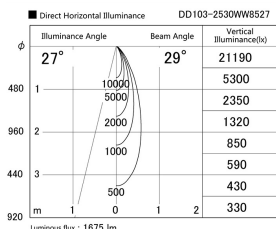

Item no. DD103-2530WW8527

Series Name: Versa R-G, Antiglare

White Reflector

Installation	Recessed mount
Type	Versa R-G, Antiglare
Fixture wattage	23W
Beam angle	28 deg.
Color Temp.	2700K
CRI	Ra>85
Luminous	1676 lm
Body	Die-cast aluminum alloy
Body finish	N/A
Trim finish	White
Reflector finish	White
IP Rate	IP20
Light source	COB module
Input Voltage	AC220~240V
Dimming Type	Non-Dimmable
Certificate	CE, CCC
Cut Hole	125mm