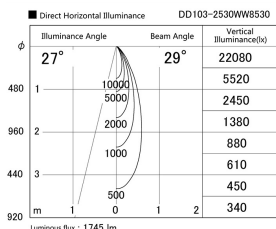

Item no. DD103-2530WW8530

Series Name: Versa R-G, Antiglare

White Reflector

Installation	Recessed mount
Type	Versa R-G, Antiglare
Fixture wattage	23W
Beam angle	28 deg.
Color Temp.	3000K
CRI	Ra>85
Luminous	1746 lm
Body	Die-cast aluminum alloy
Body finish	N/A
Trim finish	White
Reflector finish	White
IP Rate	IP20
Light source	COB module
Input Voltage	AC220~240V
Dimming Type	Non-Dimmable
Certificate	CE, CCC
Cut Hole	125mm