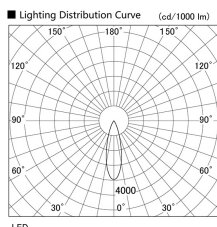

Item no. DD103-2530WW8530

Series Name: Versa R-G, Antiglare

White Reflector

Direct Horizontal Illuminance DD103-2530WW8530		
Illuminance Angle	Beam Angle	Vertical Illuminance (lx)
27°	29°	22080
		5520
		2450
		1380
		880
		610
		450
		340

Luminous flux : 1745 lm

Installation	Recessed mount
Type	
Fixture wattage	23W
Beam angle	28 deg.
Color Temp.	3000K
CRI	Ra>85
Luminous	1746 lm
Body	Die-cast aluminum alloy
Body finish	N/A
Trim finish	White
Reflector finish	White
IP Rate	IP20
Light source	COB module
Input Voltage	AC220~240V
Dimming Type	Non-Dimmable
Certificate	CE, CCC
Cut Hole	125mm