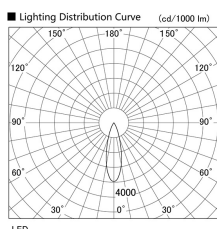

Item no. DD103-2530WW8530

Series Name: Versa R-G, Antiglare

White Reflector

Installation	Recessed mount
Type	Versa R-G, Antiglare
Fixture wattage	23W
Beam angle	28 deg.
Color Temp.	3000K
CRI	Ra>85
Luminous	1746 lm
Body	Die-cast aluminum alloy
Body finish	N/A
Trim finish	White
Reflector finish	White
IP Rate	IP20
Light source	COB module
Input Voltage	AC220~240V
Dimming Type	Non-Dimmable
Certificate	CE, CCC
Cut Hole	125mm