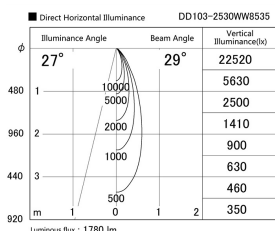

Item no. DD103-2530WW8535

Series Name: Versa R-G, Antiglare

White Reflector

Installation	Recessed mount
Type	Versa R-G, Antiglare
Fixture wattage	23W
Beam angle	28 deg.
Color Temp.	3500K
CRI	Ra>85
Luminous	1781 lm
Body	Die-cast aluminum alloy
Body finish	N/A
Trim finish	White
Reflector finish	White
IP Rate	IP20
Light source	COB module
Input Voltage	AC220~240V
Dimming Type	Non-Dimmable
Certificate	CE, CCC
Cut Hole	125mm