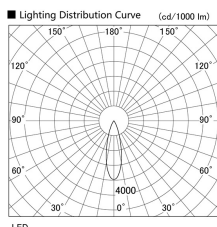

Item no. DD103-2530WW8535

Series Name: Versa R-G, Antiglare

White Reflector

Installation	Recessed mount
Type	Versa R-G, Antiglare
Fixture wattage	23W
Beam angle	28 deg.
Color Temp.	3500K
CRI	Ra>85
Luminous	1781 lm
Body	Die-cast aluminum alloy
Body finish	N/A
Trim finish	White
Reflector finish	White
IP Rate	IP20
Light source	COB module
Input Voltage	AC220~240V
Dimming Type	Non-Dimmable
Certificate	CE, CCC
Cut Hole	125mm