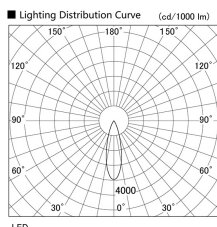

Item no. DD103-2530WW8540

Series Name: Versa R-G, Antiglare

White Reflector

Installation	Recessed mount
Type	
Fixture wattage	23W
Beam angle	28 deg.
Color Temp.	4000K
CRI	Ra>85
Luminous	1798 lm
Body	Die-cast aluminum alloy
Body finish	N/A
Trim finish	White
Reflector finish	White
IP Rate	IP20
Light source	COB module
Input Voltage	AC220~240V
Dimming Type	Non-Dimmable
Certificate	CE, CCC
Cut Hole	125mm