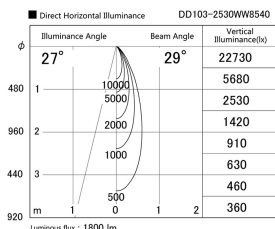

Item no. DD103-2530WW8540

Series Name: Versa R-G, Antiglare

White Reflector

Installation	Recessed mount
Type	
Fixture wattage	23W
Beam angle	28 deg.
Color Temp.	4000K
CRI	Ra>85
Luminous	1798 lm
Body	Die-cast aluminum alloy
Body finish	N/A
Trim finish	White
Reflector finish	White
IP Rate	IP20
Light source	COB module
Input Voltage	AC220~240V
Dimming Type	Non-Dimmable
Certificate	CE, CCC
Cut Hole	125mm