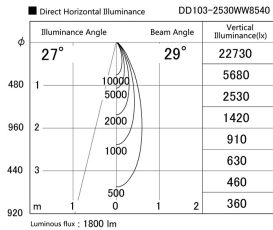

Item no. DD103-2530WW8540

Series Name: Versa R-G, Antiglare

White Reflector

Installation	Recessed mount
Type	Versa R-G, Antiglare
Fixture wattage	23W
Beam angle	28 deg.
Color Temp.	4000K
CRI	Ra>85
Luminous	1798 lm
Body	Die-cast aluminum alloy
Body finish	N/A
Trim finish	White
Reflector finish	White
IP Rate	IP20
Light source	COB module
Input Voltage	AC220~240V
Dimming Type	Non-Dimmable
Certificate	CE, CCC
Cut Hole	125mm