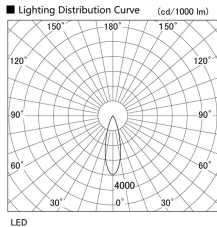

Item no. DD103-2530WW8540

Series Name: Versa R-G, Antiglare

White Reflector

Installation	Recessed mount
Type	Versa R-G, Antiglare
Fixture wattage	23W
Beam angle	28 deg.
Color Temp.	4000K
CRI	Ra>85
Luminous	1798 lm
Body	Die-cast aluminum alloy
Body finish	N/A
Trim finish	White
Reflector finish	White
IP Rate	IP20
Light source	COB module
Input Voltage	AC220~240V
Dimming Type	Non-Dimmable
Certificate	CE, CCC
Cut Hole	125mm