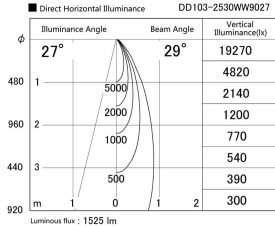

Item no. DD103-2530WW9027

Series Name: Versa R-G, Antiglare

White Reflector

Installation	Recessed mount
Type	Versa R-G, Antiglare
Fixture wattage	23W
Beam angle	28 deg.
Color Temp.	2700K
CRI	Ra>90
Luminous	1524 lm
Body	Die-cast aluminum alloy
Body finish	N/A
Trim finish	White
Reflector finish	White
IP Rate	IP20
Light source	COB module
Input Voltage	AC220~240V
Dimming Type	Non-Dimmable
Certificate	CE, CCC
Cut Hole	125mm