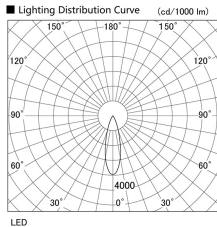

Item no. DD103-2530WW9027

Series Name: Versa R-G, Antiglare

White Reflector

Installation	Recessed mount
Type	Versa R-G, Antiglare
Fixture wattage	23W
Beam angle	28 deg.
Color Temp.	2700K
CRI	Ra>90
Luminous	1524 lm
Body	Die-cast aluminum alloy
Body finish	N/A
Trim finish	White
Reflector finish	White
IP Rate	IP20
Light source	COB module
Input Voltage	AC220~240V
Dimming Type	Non-Dimmable
Certificate	CE, CCC
Cut Hole	125mm