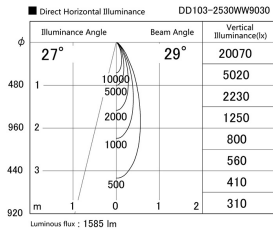

Item no. DD103-2530WW9030

Series Name: Versa R-G, Antiglare

White Reflector

Installation	Recessed mount
Type	Versa R-G, Antiglare
Fixture wattage	23W
Beam angle	28 deg.
Color Temp.	3000K
CRI	Ra>90
Luminous	1587 lm
Body	Die-cast aluminum alloy
Body finish	N/A
Trim finish	White
Reflector finish	White
IP Rate	IP20
Light source	COB module
Input Voltage	AC220~240V
Dimming Type	Non-Dimmable
Certificate	CE, CCC
Cut Hole	125mm