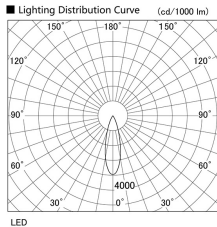

Item no. DD103-2530WW9030

Series Name: Versa R-G, Antiglare

White Reflector

Installation	Recessed mount
Type	
Fixture wattage	23W
Beam angle	28 deg.
Color Temp.	3000K
CRI	Ra>90
Luminous	1587 lm
Body	Die-cast aluminum alloy
Body finish	N/A
Trim finish	White
Reflector finish	White
IP Rate	IP20
Light source	COB module
Input Voltage	AC220~240V
Dimming Type	Non-Dimmable
Certificate	CE, CCC
Cut Hole	125mm