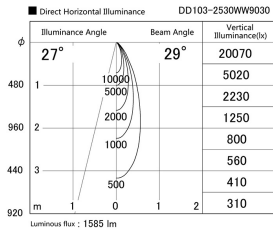

Item no. DD103-2530WW9030

Series Name: Versa R-G, Antiglare

White Reflector

Installation	Recessed mount
Type	
Fixture wattage	23W
Beam angle	28 deg.
Color Temp.	3000K
CRI	Ra>90
Luminous	1587 lm
Body	Die-cast aluminum alloy
Body finish	N/A
Trim finish	White
Reflector finish	White
IP Rate	IP20
Light source	COB module
Input Voltage	AC220~240V
Dimming Type	Non-Dimmable
Certificate	CE, CCC
Cut Hole	125mm