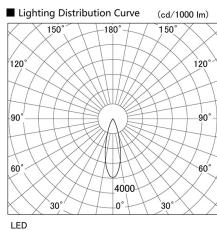

Item no. DD103-2530WW9030

Series Name: Versa R-G, Antiglare

White Reflector

Installation	Recessed mount
Type	Versa R-G, Antiglare
Fixture wattage	23W
Beam angle	28 deg.
Color Temp.	3000K
CRI	Ra>90
Luminous	1587 lm
Body	Die-cast aluminum alloy
Body finish	N/A
Trim finish	White
Reflector finish	White
IP Rate	IP20
Light source	COB module
Input Voltage	AC220~240V
Dimming Type	Non-Dimmable
Certificate	CE, CCC
Cut Hole	125mm