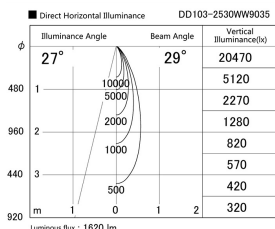

Item no. DD103-2530WW9035

Series Name: Versa R-G, Antiglare

White Reflector

Installation	Recessed mount
Type	Versa R-G, Antiglare
Fixture wattage	23W
Beam angle	28 deg.
Color Temp.	3500K
CRI	Ra>90
Luminous	1619 lm
Body	Die-cast aluminum alloy
Body finish	N/A
Trim finish	White
Reflector finish	White
IP Rate	IP20
Light source	COB module
Input Voltage	AC220~240V
Dimming Type	Non-Dimmable
Certificate	CE, CCC
Cut Hole	125mm