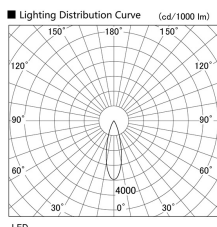

Item no. DD103-2530WW9035

Series Name: Versa R-G, Antiglare

White Reflector

Installation	Recessed mount
Type	Versa R-G, Antiglare
Fixture wattage	23W
Beam angle	28 deg.
Color Temp.	3500K
CRI	Ra>90
Luminous	1619 lm
Body	Die-cast aluminum alloy
Body finish	N/A
Trim finish	White
Reflector finish	White
IP Rate	IP20
Light source	COB module
Input Voltage	AC220~240V
Dimming Type	Non-Dimmable
Certificate	CE, CCC
Cut Hole	125mm