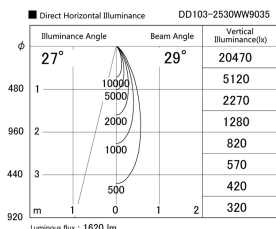

Item no. DD103-2530WW9035

Series Name: Versa R-G, Antiglare

White Reflector

Installation	Recessed mount
Type	
Fixture wattage	23W
Beam angle	28 deg.
Color Temp.	3500K
CRI	Ra>90
Luminous	1619 lm
Body	Die-cast aluminum alloy
Body finish	N/A
Trim finish	White
Reflector finish	White
IP Rate	IP20
Light source	COB module
Input Voltage	AC220~240V
Dimming Type	Non-Dimmable
Certificate	CE, CCC
Cut Hole	125mm