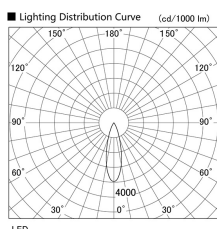

Item no. DD103-2530WW9035

Series Name: Versa R-G, Antiglare

White Reflector

Installation	Recessed mount
Type	
Fixture wattage	23W
Beam angle	28 deg.
Color Temp.	3500K
CRI	Ra>90
Luminous	1619 lm
Body	Die-cast aluminum alloy
Body finish	N/A
Trim finish	White
Reflector finish	White
IP Rate	IP20
Light source	COB module
Input Voltage	AC220~240V
Dimming Type	Non-Dimmable
Certificate	CE, CCC
Cut Hole	125mm