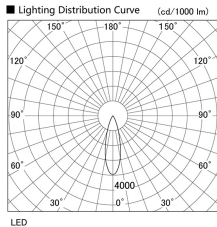

Item no. DD103-2530WW9040

Series Name: Versa R-G, Antiglare

White Reflector

Installation	Recessed mount
Type	Versa R-G, Antiglare
Fixture wattage	23W
Beam angle	28 deg.
Color Temp.	4000K
CRI	Ra>90
Luminous	1635 lm
Body	Die-cast aluminum alloy
Body finish	N/A
Trim finish	White
Reflector finish	White
IP Rate	IP20
Light source	COB module
Input Voltage	AC220~240V
Dimming Type	Non-Dimmable
Certificate	CE, CCC
Cut Hole	125mm