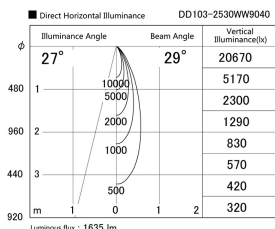

Item no. DD103-2530WW9040

Series Name: Versa R-G, Antiglare

White Reflector

| | |
|------------------|-------------------------|
| Installation | Recessed mount |
| Type | |
| Fixture wattage | 23W |
| Beam angle | 28 deg. |
| Color Temp. | 4000K |
| CRI | Ra>90 |
| Luminous | 1635 lm |
| Body | Die-cast aluminum alloy |
| Body finish | N/A |
| Trim finish | White |
| Reflector finish | White |
| IP Rate | IP20 |
| Light source | COB module |
| Input Voltage | AC220~240V |
| Dimming Type | Non-Dimmable |
| Certificate | CE, CCC |
| Cut Hole | 125mm |