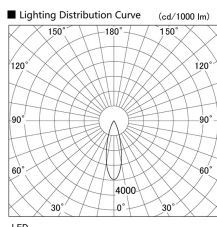

Item no. DD103-2530WW9040

Series Name: Versa R-G, Antiglare

White Reflector

| | |
|------------------|-------------------------|
| Installation | Recessed mount |
| Type | |
| Fixture wattage | 23W |
| Beam angle | 28 deg. |
| Color Temp. | 4000K |
| CRI | Ra>90 |
| Luminous | 1635 lm |
| Body | Die-cast aluminum alloy |
| Body finish | N/A |
| Trim finish | White |
| Reflector finish | White |
| IP Rate | IP20 |
| Light source | COB module |
| Input Voltage | AC220~240V |
| Dimming Type | Non-Dimmable |
| Certificate | CE, CCC |
| Cut Hole | 125mm |