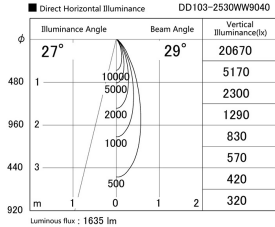

Item no. DD103-2530WW9040

Series Name: Versa R-G, Antiglare

White Reflector

Installation	Recessed mount
Type	Versa R-G, Antiglare
Fixture wattage	23W
Beam angle	28 deg.
Color Temp.	4000K
CRI	Ra>90
Luminous	1635 lm
Body	Die-cast aluminum alloy
Body finish	N/A
Trim finish	White
Reflector finish	White
IP Rate	IP20
Light source	COB module
Input Voltage	AC220~240V
Dimming Type	Non-Dimmable
Certificate	CE, CCC
Cut Hole	125mm