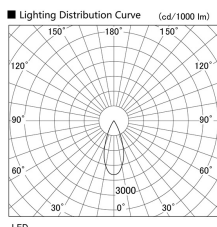

Item no. DD103-2540DW8527

Series Name: Versa R-G, Antiglare

Dark Mirror Reflector

Installation	Recessed mount
Type	
Fixture wattage	23W
Beam angle	38 deg.
Color Temp.	2700K
CRI	Ra>85
Luminous	1632 lm
Body	Die-cast aluminum alloy
Body finish	N/A
Trim finish	White
Reflector finish	Dark Mirror
IP Rate	IP20
Light source	COB module
Input Voltage	AC220~240V
Dimming Type	Non-Dimmable
Certificate	CE, CCC
Cut Hole	125mm