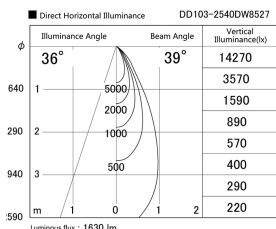

Item no. DD103-2540DW8527

Series Name: Versa R-G, Antiglare

Dark Mirror Reflector

Installation	Recessed mount
Type	
Fixture wattage	23W
Beam angle	38 deg.
Color Temp.	2700K
CRI	Ra>85
Luminous	1632 lm
Body	Die-cast aluminum alloy
Body finish	N/A
Trim finish	White
Reflector finish	Dark Mirror
IP Rate	IP20
Light source	COB module
Input Voltage	AC220~240V
Dimming Type	Non-Dimmable
Certificate	CE, CCC
Cut Hole	125mm